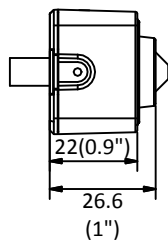

	60Hz: 1fps (1920 × 1080, 1280 × 960, 1280 × 720, 704 × 480, 640 × 480)
Image Enhancement	3D DNR
Image Settings	Rotate mode, saturation, brightness, contrast, sharpness adjustable by client software or web browser
Day/Night Switch	Day/Night/Auto/Schedule
Network	
Network Storage	Support NAS (NFS, SMB/CIFS)
Alarm Trigger	Motion detection, video tampering, IP address conflict, illegal login
Protocols	TCP/IP, ICMP, HTTP, HTTPS, FTP, DHCP, DNS, DDNS, RTP, RTSP, RTCP, PPPoE, NTP, UPnP™, SMTP, SNMP, IGMP, 802.1X, QoS, IPv6, Bonjour
General Function	Anti-flicker, heartbeat, mirror, password protection, privacy mask, watermark, IP address filter
API	ONVIF (PROFILE S, PROFILE G), ISAPI
Simultaneous Live View	Up to 6 channels
User/Host	Up to 32 users 3 levels: Administrator, Operator and User
Client	iVMS-4200, Hik-Connect, iVMS-5200, iVMS-4500
Web Browser	IE8+, Chrome 31.0-44, Firefox 30.0-51, Safari 8.0+
Interface	
Audio	1 input (line in)
Communication Interface	1 RJ45 10M/100M self-adaptive Ethernet port
Reset Button	Yes
General	
Operating Conditions	-30 °C to +60 °C (-22 °F to +140 °F), Humidity 95% or less (non-condensing)
Power Supply	12 VDC ± 20%, Φ 5.5 mm coaxial plug power
Power Consumption and Current	12 VDC, 0.3 A, max. 3 W
Material	Aluminum Alloy
Dimensions	Without /M model: 31 mm × 31 mm × 26 mm (1.2" × 1.2" × 1") With /M model: 31 mm × 31 mm × 39 mm (1.2" × 1.2" × 1.5")
Weight	With package: approx. 202 g (0.4 lb.) Camera: approx. 93 g (0.2 lb.)

Available Models:

DS-2CD2D21G0/M-D/NF(2.8 mm) DS-2CD2D21G0/M-D/NF(4 mm), DS-2CD2D21G0-D/NF(3.7mm)

Dimensions

Without /M Model

With /M Model

Unit: mm (inch)

Distributed by

HIKVISION