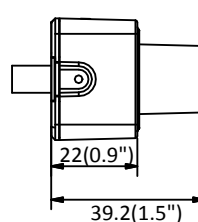

	60Hz: 1fps (1920 × 1080, 1280 × 960, 1280 × 720, 704 × 480, 640 × 480)
Image Enhancement	3D DNR
Image Settings	Rotate mode, saturation, brightness, contrast, sharpness adjustable by client software or web browser
Day/Night Switch	Day/Night/Auto/Schedule
Network	
Network Storage	Support NAS (NFS, SMB/CIFS)
Alarm Trigger	Motion detection, video tampering, IP address conflict, illegal login
Protocols	TCP/IP, ICMP, HTTP, HTTPS, FTP, DHCP, DNS, DDNS, RTP, RTSP, RTCP, PPPoE, NTP, UPnP™, SMTP, SNMP, IGMP, 802.1X, QoS, IPv6, Bonjour
General Function	Anti-flicker, heartbeat, mirror, password protection, privacy mask, watermark, IP address filter
API	ONVIF (PROFILE S, PROFILE G), ISAPI
Simultaneous Live View	Up to 6 channels
User/Host	Up to 32 users 3 levels: Administrator, Operator and User
Client	iVMS-4200, Hik-Connect, iVMS-5200, iVMS-4500
Web Browser	IE8+, Chrome 31.0-44, Firefox 30.0-51, Safari 8.0+
Interface	
Audio	1 input (line in)
Communication Interface	1 RJ45 10M/100M self-adaptive Ethernet port
Reset Button	Yes
General	
Operating Conditions	-30 °C to +60 °C (-22 °F to +140 °F), Humidity 95% or less (non-condensing)
Power Supply	12 VDC ± 20%, Φ 5.5 mm coaxial plug power
Power Consumption and Current	12 VDC, 0.3 A, max. 3 W
Material	Aluminum Alloy
Dimensions	Without /M model: 31 mm × 31 mm × 26 mm (1.2" × 1.2" × 1") With /M model: 31 mm × 31 mm × 39 mm (1.2" × 1.2" × 1.5")
Weight	With package: approx. 202 g (0.4 lb.) Camera: approx. 93 g (0.2 lb.)

Available Models:

DS-2CD2D21G0/M-D/NF(2.8 mm) DS-2CD2D21G0/M-D/NF(4 mm), DS-2CD2D21G0-D/NF(3.7mm)

Dimensions

Without /M Model

With /M Model

Unit: mm (inch)

Distributed by

HIKVISION