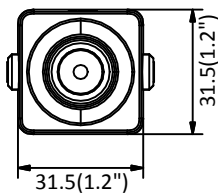

	60Hz: 1fps (1920 × 1080, 1280 × 960, 1280 × 720, 704 × 480, 640 × 480)
Image Enhancement	3D DNR
Image Settings	Rotate mode, saturation, brightness, contrast, sharpness adjustable by client software or web browser
Day/Night Switch	Day/Night/Auto/Schedule
Network	
Network Storage	Support NAS (NFS, SMB/CIFS)
Alarm Trigger	Motion detection, video tampering, IP address conflict, illegal login
Protocols	TCP/IP, ICMP, HTTP, HTTPS, FTP, DHCP, DNS, DDNS, RTP, RTSP, RTCP, PPPoE, NTP, UPnP™, SMTP, SNMP, IGMP, 802.1X, QoS, IPv6, Bonjour
General Function	Anti-flicker, heartbeat, mirror, password protection, privacy mask, watermark, IP address filter
API	ONVIF (PROFILE S, PROFILE G), ISAPI
Simultaneous Live View	Up to 6 channels
User/Host	Up to 32 users 3 levels: Administrator, Operator and User
Client	iVMS-4200, Hik-Connect, iVMS-5200, iVMS-4500
Web Browser	IE8+, Chrome 31.0-44, Firefox 30.0-51, Safari 8.0+
Interface	
Audio	1 input (line in)
Communication Interface	1 RJ45 10M/100M self-adaptive Ethernet port
Reset Button	Yes
General	
Operating Conditions	-30 °C to +60 °C (-22 °F to +140 °F), Humidity 95% or less (non-condensing)
Power Supply	12 VDC ± 20%, Φ 5.5 mm coaxial plug power
Power Consumption and Current	12 VDC, 0.3 A, max. 3 W
Material	Aluminum Alloy
Dimensions	Without /M model: 31 mm × 31 mm × 26 mm (1.2" × 1.2" × 1") With /M model: 31 mm × 31 mm × 39 mm (1.2" × 1.2" × 1.5")
Weight	With package: approx. 202 g (0.4 lb.) Camera: approx. 93 g (0.2 lb.)

Available Models:

DS-2CD2D21G0/M-D/NF(2.8 mm) DS-2CD2D21G0/M-D/NF(4 mm), DS-2CD2D21G0-D/NF(3.7mm)

Dimensions

Without /M Model

With /M Model

Unit: mm (inch)

Distributed by

HIKVISION