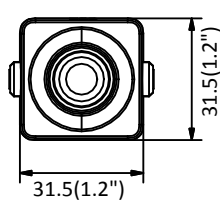

	60Hz: 1fps (1920 × 1080, 1280 × 960, 1280 × 720, 704 × 480, 640 × 480)
Image Enhancement	3D DNR
Image Settings	Rotate mode, saturation, brightness, contrast, sharpness adjustable by client software or web browser
Day/Night Switch	Day/Night/Auto/Schedule
Network	
Network Storage	Support NAS (NFS, SMB/CIFS)
Alarm Trigger	Motion detection, video tampering, IP address conflict, illegal login
Protocols	TCP/IP, ICMP, HTTP, HTTPS, FTP, DHCP, DNS, DDNS, RTP, RTSP, RTCP, PPPoE, NTP, UPnP™, SMTP, SNMP, IGMP, 802.1X, QoS, IPv6, Bonjour
General Function	Anti-flicker, heartbeat, mirror, password protection, privacy mask, watermark, IP address filter
API	ONVIF (PROFILE S, PROFILE G), ISAPI
Simultaneous Live View	Up to 6 channels
User/Host	Up to 32 users 3 levels: Administrator, Operator and User
Client	iVMS-4200, Hik-Connect, iVMS-5200, iVMS-4500
Web Browser	IE8+, Chrome 31.0-44, Firefox 30.0-51, Safari 8.0+
Interface	
Audio	1 input (line in)
Communication Interface	1 RJ45 10M/100M self-adaptive Ethernet port
Reset Button	Yes
General	
Operating Conditions	-30 °C to +60 °C (-22 °F to +140 °F), Humidity 95% or less (non-condensing)
Power Supply	12 VDC ± 20%, Φ 5.5 mm coaxial plug power
Power Consumption and Current	12 VDC, 0.3 A, max. 3 W
Material	Aluminum Alloy
Dimensions	Without /M model: 31 mm × 31 mm × 26 mm (1.2" × 1.2" × 1") With /M model: 31 mm × 31 mm × 39 mm (1.2" × 1.2" × 1.5")
Weight	With package: approx. 202 g (0.4 lb.) Camera: approx. 93 g (0.2 lb.)

Available Models:

DS-2CD2D21G0/M-D/NF(2.8 mm) DS-2CD2D21G0/M-D/NF(4 mm), DS-2CD2D21G0-D/NF(3.7mm)

Dimensions

Without /M Model

With /M Model

Unit: mm (inch)

Distributed by

HIKVISION