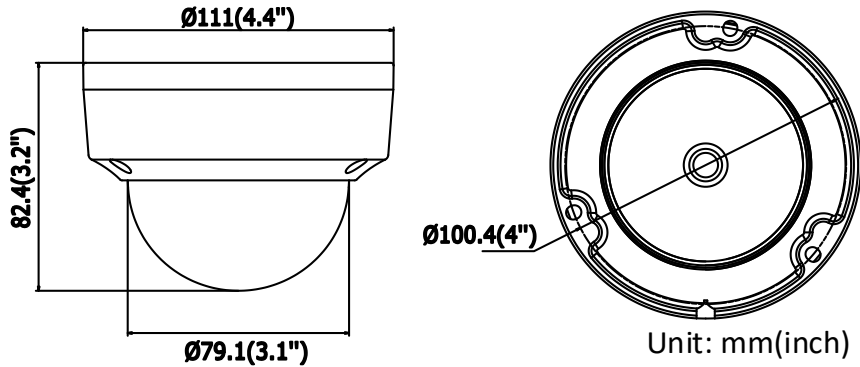

Dimension

Accessory