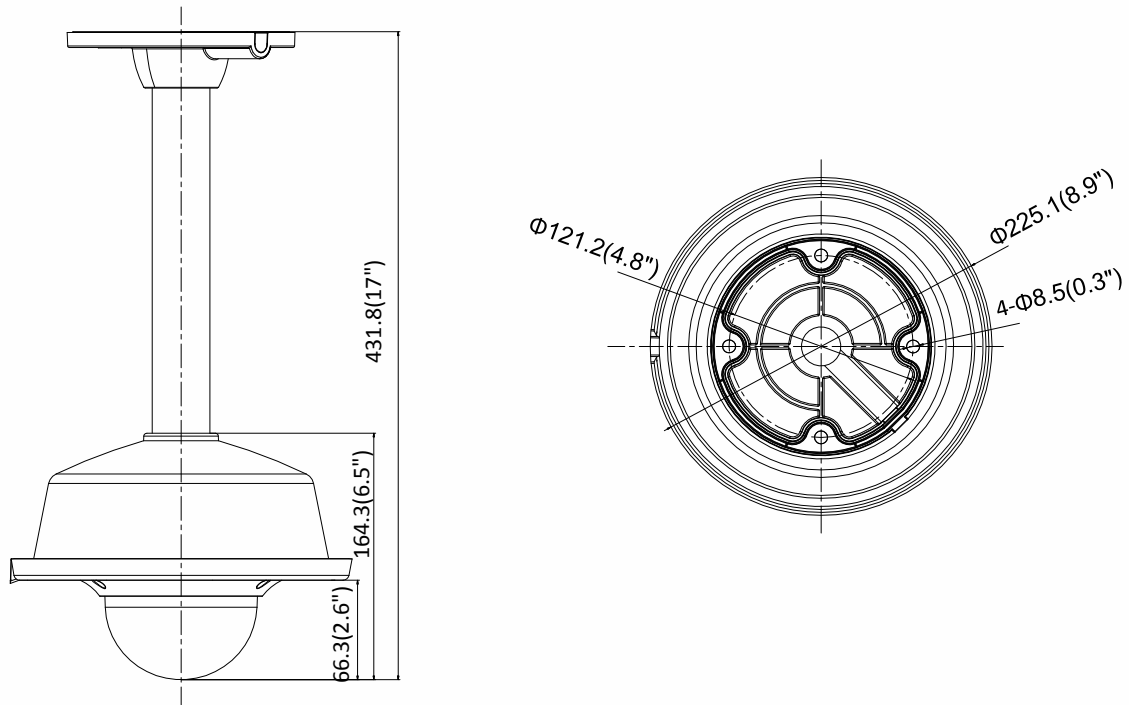

Available Model

DS-2CD2746G1-IZ (2.8 mm to 12 mm), DS-2CD2746G1-IZS (2.8 mm to 12 mm)

Dimension

Camera:

Wall Mounting with the Bracket (DS-1473ZJ-155 and DS-1253ZJ-L):

Pendant Mounting with the Bracket (DS-1471ZJ-155 and DS-1253ZJ-L):

Unit: mm(inch)

Accessory

Distributed by

DS-1471ZJ-155
Pendant Mount

DS-1473ZJ-155
Wall Mount

DS-1475ZJ-SUS
Vertical Pole Mount

DS-1476ZJ-SUS
Corner Mount

DS-1280ZJ-DM55
Junction Box