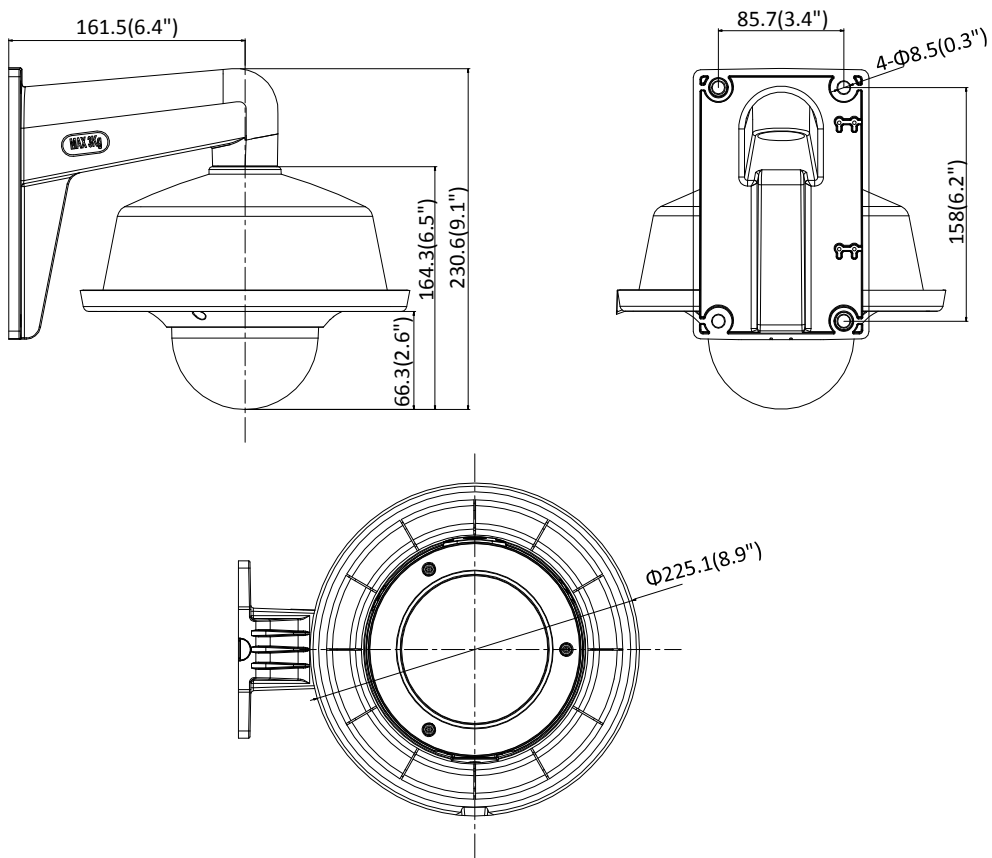

Available Model

DS-2CD2746G1-IZ (2.8 mm to 12 mm), DS-2CD2746G1-IZS (2.8 mm to 12 mm)

Dimension

Camera:

Wall Mounting with the Bracket (DS-1473ZJ-155 and DS-1253ZJ-L):

Pendant Mounting with the Bracket (DS-1471ZJ-155 and DS-1253ZJ-L):

Unit: mm(inch)

Accessory

Distributed by

DS-1471ZJ-155
Pendant Mount

DS-1473ZJ-155
Wall Mount

DS-1475ZJ-SUS
Vertical Pole Mount

DS-1476ZJ-SUS
Corner Mount

DS-1280ZJ-DM55
Junction Box