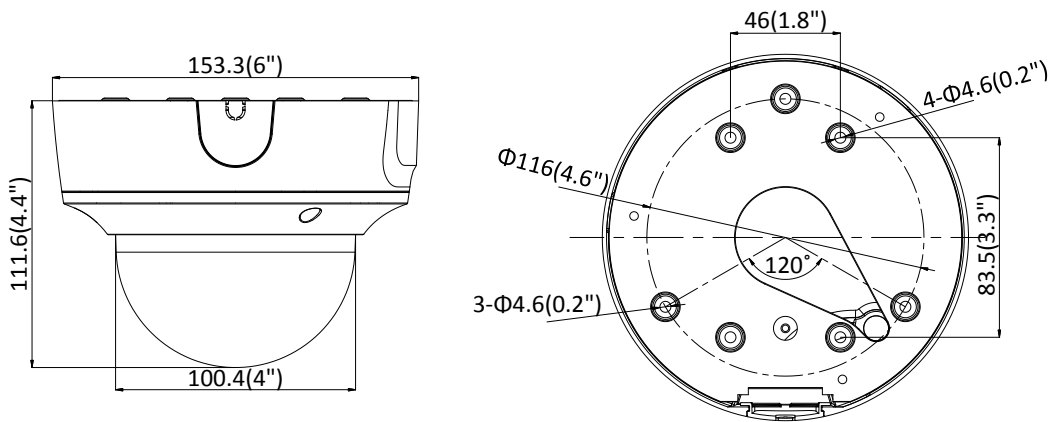

Available Model

DS-2CD2746G1-IZ (2.8 mm to 12 mm), DS-2CD2746G1-IZS (2.8 mm to 12 mm)

Dimension

Camera:

Wall Mounting with the Bracket (DS-1473ZJ-155 and DS-1253ZJ-L):

Pendant Mounting with the Bracket (DS-1471ZJ-155 and DS-1253ZJ-L):