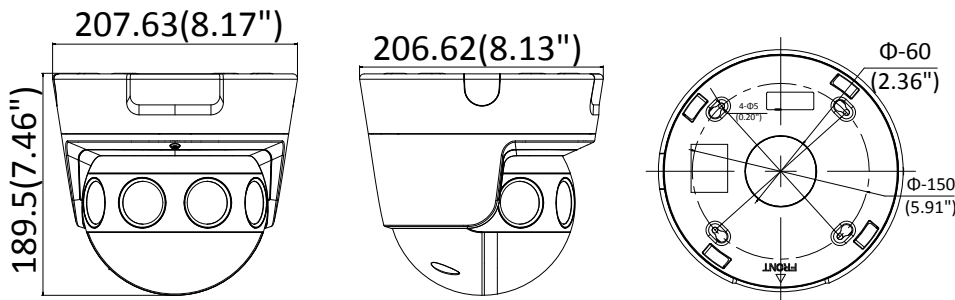

Available Models

- DS-2CD6924F-I [4mm]
- DS-2CD6924F-IS [4mm]
- DS-2CD6924F-IS/NFC [4mm]

Dimensions

Unit: mm

Accessories

Cap (Included)

Distributed by