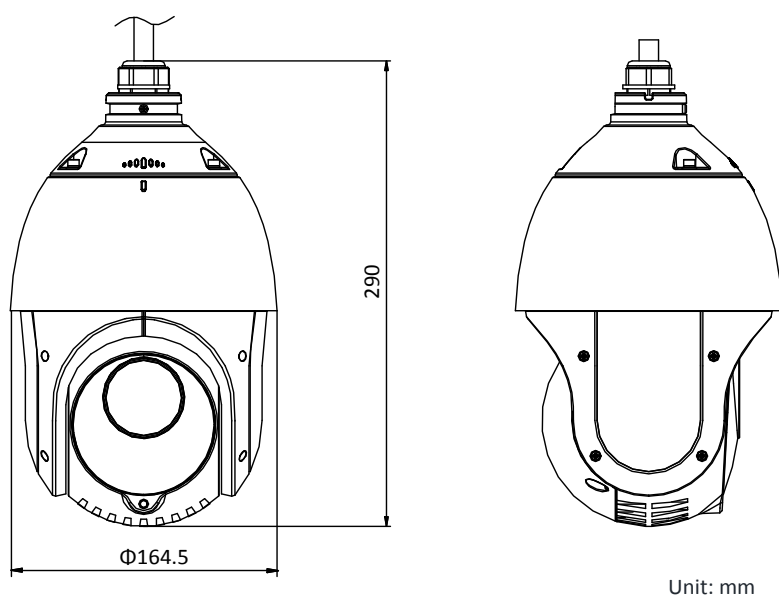

DORI

The DORI (detect, observe, recognize, identify) distance gives the general idea of the camera ability to distinguish persons or objects within its field of view.

It is calculated based on the camera sensor specification and the criteria given by EN 62676-4: 2015.

DORI	Detect	Observe	Recognize	Identify
Definition	25 px/m	63 px/m	125 px/m	250 px/m
Distance (Tele)	2400.0 m (7874.0 ft)	952.4 m (3124.7 ft)	480.0 m (1574.8 ft)	240.0 m (787.4 ft)

Available Model

DS-2DE4425IW-DE (E) 12 VDC & PoE (802.3 at, class 4)

Dimensions