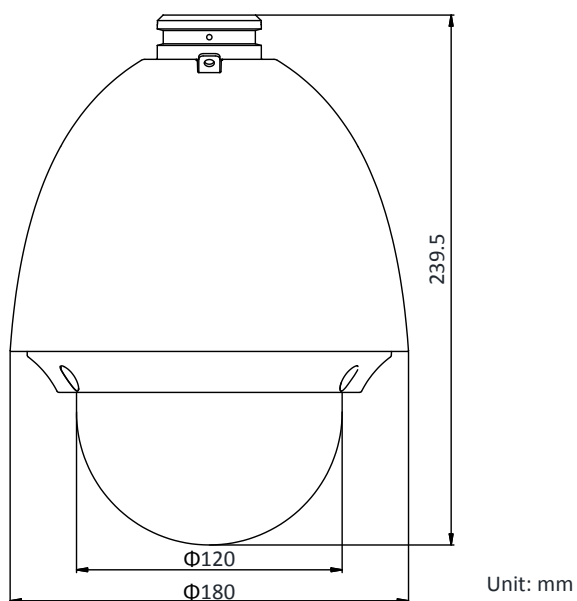

Material	ADC 12, PC+ABS, PC/PMMA
Dimensions	Φ 180 mm × 239.5 mm (Φ 7.09" × 9.43")
Weight	Approx. 2 kg (4.41 lb)

DORI

The DORI (detect, observe, recognize, identify) distance gives the general idea of the camera ability to distinguish persons or objects within its field of view.

It is calculated based on the camera sensor specification and the criteria given by EN 62676-4: 2015.

DORI	Detect	Observe	Recognize	Identify
Definition	25 px/m	63 px/m	125 px/m	250 px/m
Distance (Tele)	1600.0 m (5249.3 ft)	634.9 m (2083.1 ft)	320.0 m (1049.9 ft)	160.0 m (524.9 ft)

Available Model

DS-2DE4225W-DE (B), 12 VDC & PoE (802.3 at, class4)

Dimensions