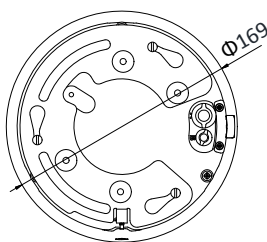

Protection Level	IP66 Standard; 4000V Lightning Protection, Surge Protection and Voltage Transient Protection
Installation	Variable installation methods optional, including ceiling mounting (default), in-ceiling mounting, pendant mounting and wall mounting
Material	Aluminum Alloy
Dimensions	Φ 169 mm × 161 mm (Φ 6.65" × 6.34")
Weight	Approx. 2.45 kg (5.40 lb)

DORI

The DORI (detect, observe, recognize, identify) distance gives the general idea of the camera ability to distinguish persons or objects within its field of view.

It is calculated based on the camera sensor specification and the criteria given by EN 62676-4: 2015.

DORI	Detect	Observe	Recognize	Identify
Definition	25 px/m	63 px/m	125 px/m	250 px/m
Distance (Tele)	216.7 m (710.8 ft)	86.0 m (282.1 ft)	43.3 m (142.2 ft)	21.7 m (71.1 ft)

Available Model

DS-2DE4A404IW-DE (2.8-12 mm)

Dimensions

Unit: mm