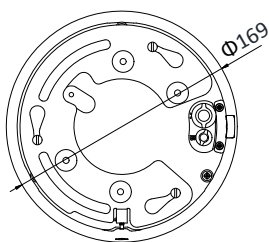

Protection Level	IP66 Standard; 4000V Lightning Protection, Surge Protection and Voltage Transient Protection
Installation	Variable installation methods optional, including ceiling mounting (default), in-ceiling mounting, pendant mounting and wall mounting
Material	Aluminum Alloy
Dimensions	Φ 169 mm × 161 mm (Φ 6.65" × 6.34")
Weight	Approx. 2.45 kg (5.40 lb)

DORI

The DORI (detect, observe, recognize, identify) distance gives the general idea of the camera ability to distinguish persons or objects within its field of view.

It is calculated based on the camera sensor specification and the criteria given by EN 62676-4: 2015.

DORI	Detect	Observe	Recognize	Identify
Definition	25 px/m	63 px/m	125 px/m	250 px/m
Distance (Tele)	216.7 m (710.8 ft)	86.0 m (282.1 ft)	43.3 m (142.2 ft)	21.7 m (71.1 ft)

Available Model

DS-2DE4A404IW-DE (2.8-12 mm)

Dimensions

Unit: mm