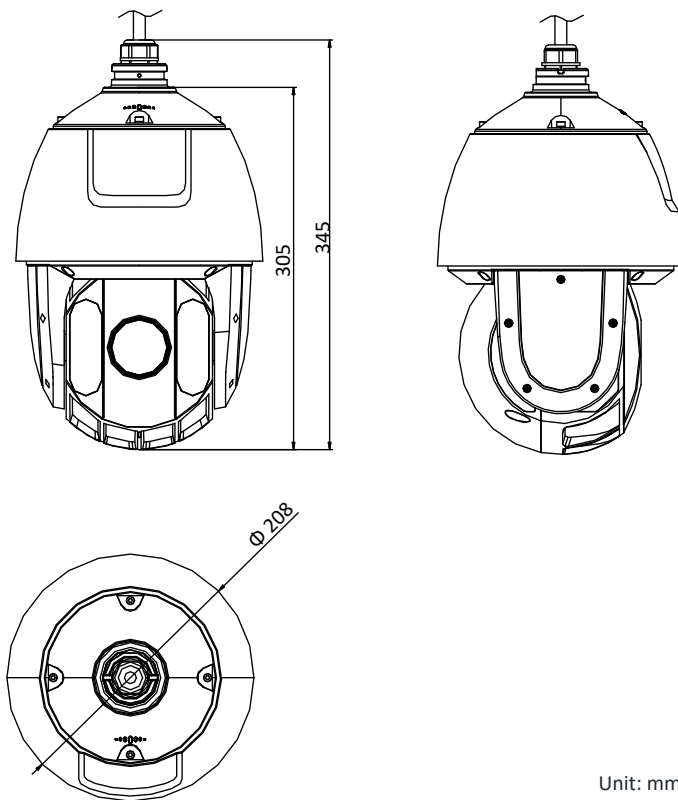

Available Model

DS-2DE5425IW-AE, 24 VAC & Hi-PoE

Dimensions

Unit: mm