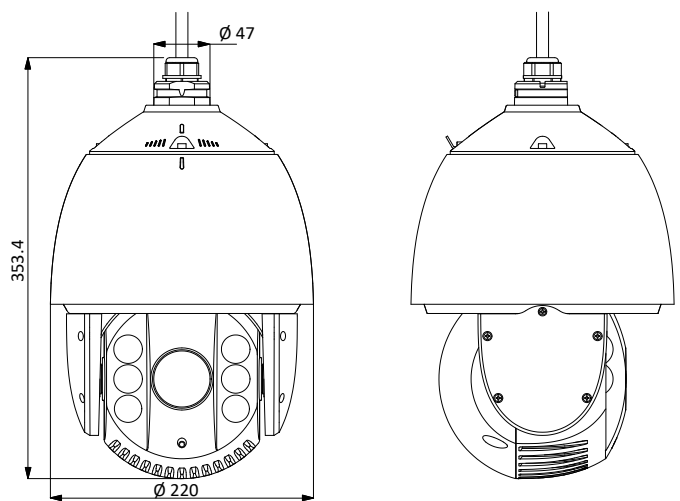

Protection Level	IP66 Standard, TVS 4000V Lightning Protection, Surge Protection and Voltage Transient Protection
Material	ADC 12, PC, PC+10%GF
Dimensions	Φ 220 mm × 353.4 mm (Φ 8.66" × 13.91")
Weight	Approx. 4.5 kg (9.92 lb)

Available Model

DS-2DE7232IW-AE, 24 VAC & Hi-PoE

Dimensions

Unit:mm