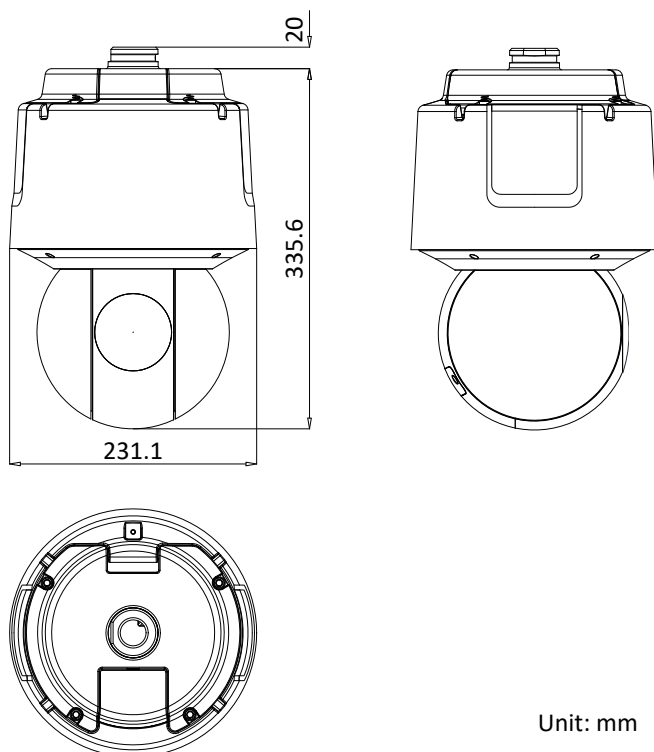

Material	Aluminum alloy
Dimensions	Φ 231.1 mm × 355.6 mm (Φ 9.10" × 14")
Weight	Approx. 6 kg (13.23 lb)

Order Model

DS-2DF6A236X-AEL (C), 24 VAC &Hi-PoE

Dimensions

Unit: mm

Accessories

	DS-1604ZJ-P	Wall Mount
	DS-1661ZJ-P	Pendant Mount
	DS-1662ZJ-P	Pendant Mount
	DS-1667ZJ-P	Pendant Mount
	DS-1682ZJ-P	Extension Bar for Pendant Mount
	DS-1663ZJ-P	Ceiling Mount
	DS-1660ZJ-P	Parapet Mount
	DS-1604ZJ-Pole-P	Vertical Pole Mount
	DS-1604ZJ-Corner-P	Corner Mount
	DS-1100KI	Network Keyboard
	DS-1005KI	USB Joy-stick