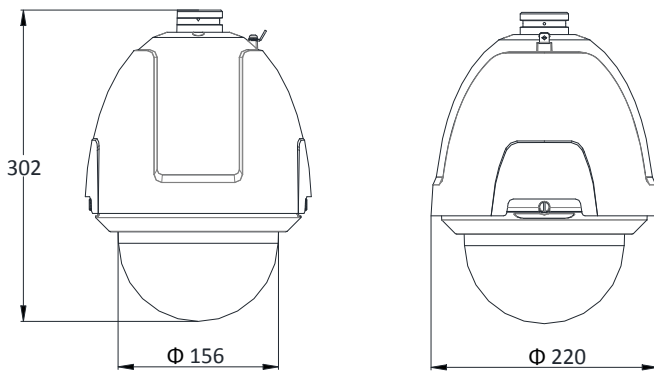

Order Model

DS-2DF5225X-AEL, 24 VAC & Hi-PoE (Outdoor)

DS-2DF5225X-AE3, 24 VAC & Hi-PoE (Indoor)

Dimensions

Outdoor Speed Dome