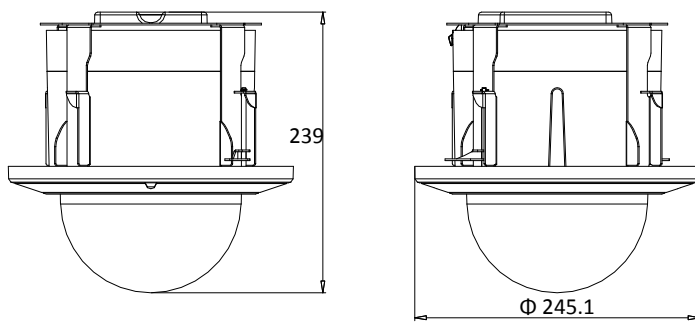

Indoor Speed Dome