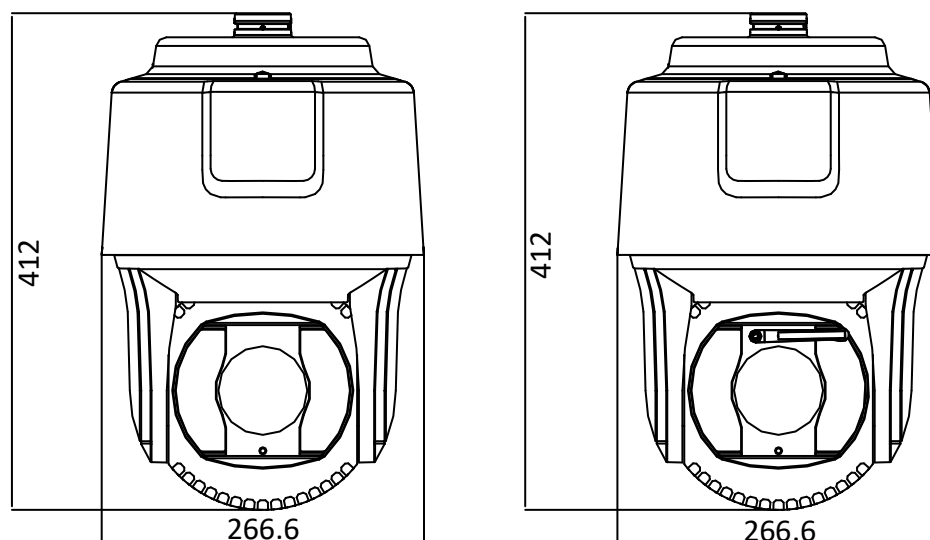

Language (Web Browser Access)	32 languages. English, Russian, Estonian, Bulgarian, Hungarian, Greek, German, Italian, Czech, Slovak, French, Polish, Dutch, Portuguese, Spanish, Romanian, Danish, Swedish, Norwegian, Finnish, Croatian, Slovenian, Serbian, Turkish, Korean, Traditional Chinese, Thai, Vietnamese, Japanese, Latvian, Lithuanian, Portuguese (Brazil)
Power	Without wiper: 24 VAC, max. 68 W (max. 12 W for heater, and max. 15 W for IR), Hi-PoE, max. 60 W With wiper: 24 VAC max. 70 W (max. 12 W for heater, and max. 15 W for IR), Hi-PoE, max. 60 W
Working Environment	Temperature: -40°C to 70°C (-40°F to 158°F) Humidity: ≤ 90%
Wiper	Optional
Protection Level	IP67 Standard. Lightning protection, surge protection and voltage transient protection meets IEC61000-4-2-2/3/4/5/6
Material	Aluminum alloy
Dimensions	Φ 266.6 mm × 412 mm (Φ 10.50" × 16.22")
Weight	Approx. 8 kg (17.64 lb)

DS-2DF8225IH-AELW (D), with wiper, 24 VAC & Hi-PoE

Dimensions

Unit: mm

Accessory

Included:

Installation adapter

Optional:

DS-1604ZJ-P
Wall mount with junction box