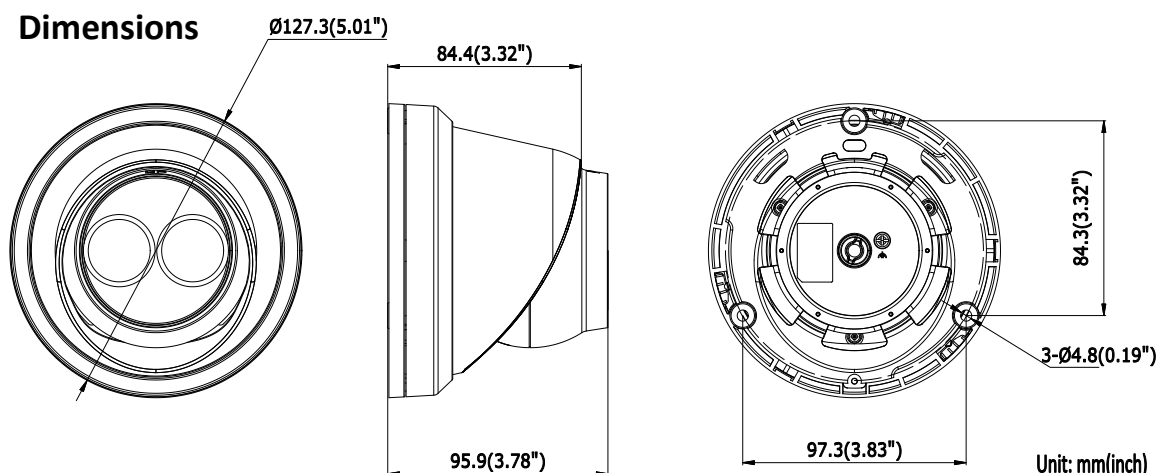

Image Setting	Rotate mode, saturation, brightness, contrast, sharpness adjustable by client software or web browser
Target Cropping	No
Day/Night Switch	Auto/Schedule
<b>Network</b>	
Network Storage	Support Micro SD/SDHC/SDXC card (128G), local storage and NAS (NFS,SMB/CIFS), ANR
Alarm Trigger	Motion detection, video tampering, network disconnected, IP address conflict, illegal login, HDD full, HDD error
Protocols	TCP/IP, ICMP, HTTP, HTTPS, FTP, DHCP, DNS, DDNS, RTP, RTSP, RTCP, PPPoE, NTP, UPnP™, SMTP, SNMP, IGMP, 802.1X, QoS, IPv6, Bonjour
General Function	One-key reset, anti-flicker, three streams, heartbeat, mirror, password protection, privacy mask, watermark, IP address filter
Firmware Version	V5.5.2
API	ONVIF (PROFILE S, PROFILE G), ISAPI
Simultaneous Live View	Up to 6 channels
User/Host	Up to 32 users 3 levels: Administrator, Operator and User
Client	iVMS-4200, Hik-Connect, iVMS-5200
Web Browser	IE8+, Chrome 31.0-44, Firefox 30.0-51, Safari 8.0+
<b>Interface</b>	
Communication Interface	1 RJ45 10M/100M self-adaptive Ethernet port
On-board storage	Built-in Micro SD/SDHC/SDXC slot, up to 128 GB
SVC	H.264 and H.265 encoding
Reset Button	Yes
<b>General</b>	
Operating Conditions	-30 °C to +60 °C (-22 °F to +140 °F), Humidity 95% or less (non-condensing)
Power Supply	12 VDC ± 25%, Φ 5.5 mm coaxial power plug PoE (802.3af, class 3)
Power Consumption and Current	12 VDC, 0.5A, max. 6W PoE (802.3af, 37V to 57V), 0.2A to 0.1A, max. 7.5W
Protection Level	IP67 TVS 2000V Lightning Protection, Surge Protection and Voltage Transient Protection
Material	Metal
Dimensions	Camera: Φ 127.3 × 95.9 mm (Φ 5.0" × 3.8") Package: 150 × 150 × 141 mm (5.9" × 5.9" × 5.6")
Weight	Camera: Approx. 610 g (1.3 lb.) With Package: Approx. 880 g (1.9 lb.)

## Dimensions

Unit: mm(inch)