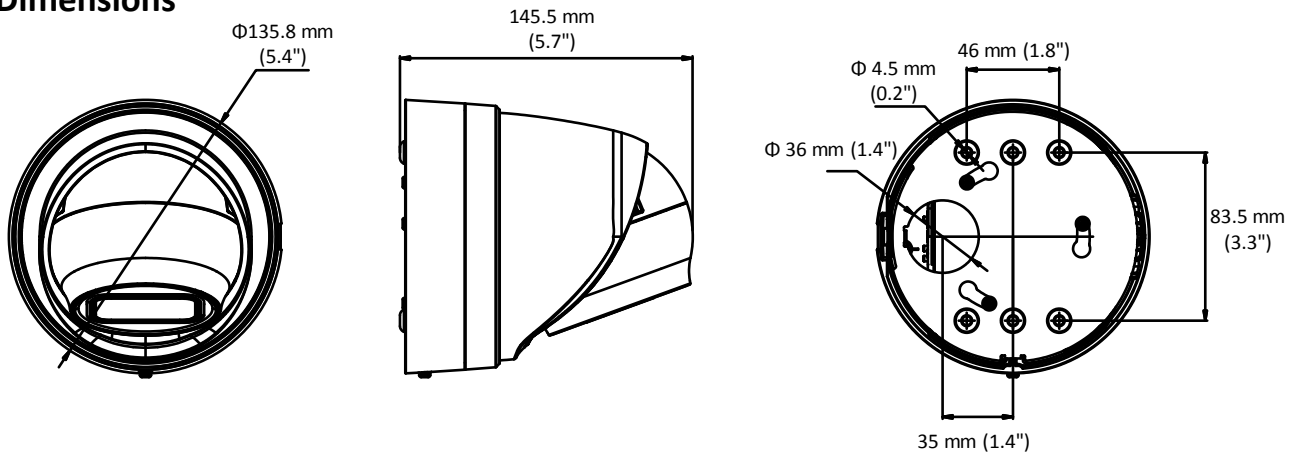

Dimensions	Φ 135.8 mm × 145.5 mm (Φ 5.4" × 5.7")
Weight	With Package: approx. 1220 g (2.7 lb.) Camera: approx. 1060 g (2.3 lb.)

Available Model:

DS-2CD2H45FWD-IZS (2.8 to 12 mm)

Dimensions

Accessories

Distributed by