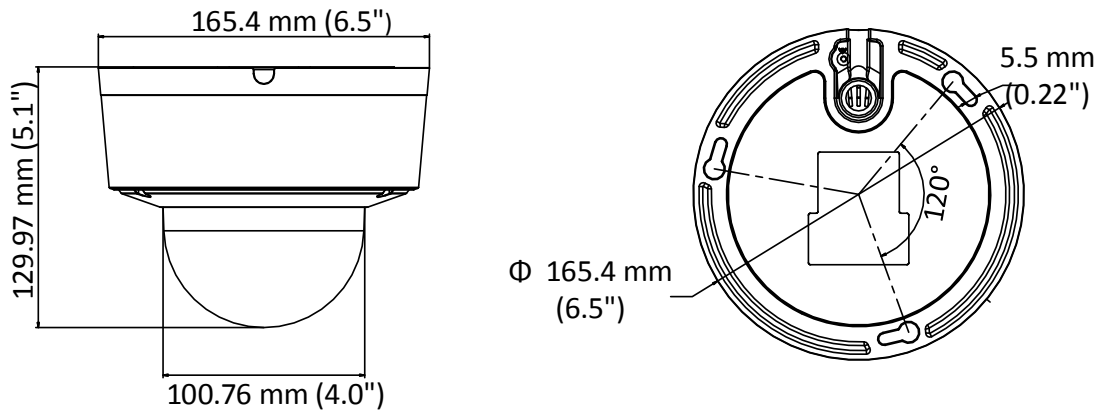

Standard	ONVIF(PROFILE S, PROFILE G), ISAPI
General function	One-key recovery, anti-flicker, three streams, heartbeat, mirror, password protection, privacy mask, watermark, IP address filtering, anonymous access
Interface	
Audio interface	Audio in (mic in/line in)/output external interface (plug wire type)
Communication	1 RJ45 10M/100M Ethernet network
Housing interface	1 anti-corrosion inlet protected by a metal hose
Video Output	1 Vp-p composite output (75 Ω/BNC)
Alarm	1 input/1 output (up to 24 V DC 1A or 110 V AC 500 mA)
General	
Operating Conditions	-40°C to 65 °C (-40 °F to 149 °F), Humidity 95% or less (non-condensing)
Power Supply	24 V AC/12 V DC/PoE (802.3at)
Material	316 L
Ingress Protection	IP 67
Anti-Corossion	WF2, C5-M, NEMA-4X
Power Consumption	Max. 16 W
IR Distance	10 to 30 m
Electric auxiliary heating	-H: With intelligent heating
Dimensions (mm)	Φ 165.4 mm × 130 mm (6.5" × 5.1")
Weight	3360 g (7.4 lb.)

Order Models

DS-2CD6626DS-IZS/K, DS-2CD6626DS-IZHS/K

Accessories

DS-1284ZJ-M Junction Box

DS-1703ZJ Wall Mount Bracket

Dimension

Distributed by

HIKVISION