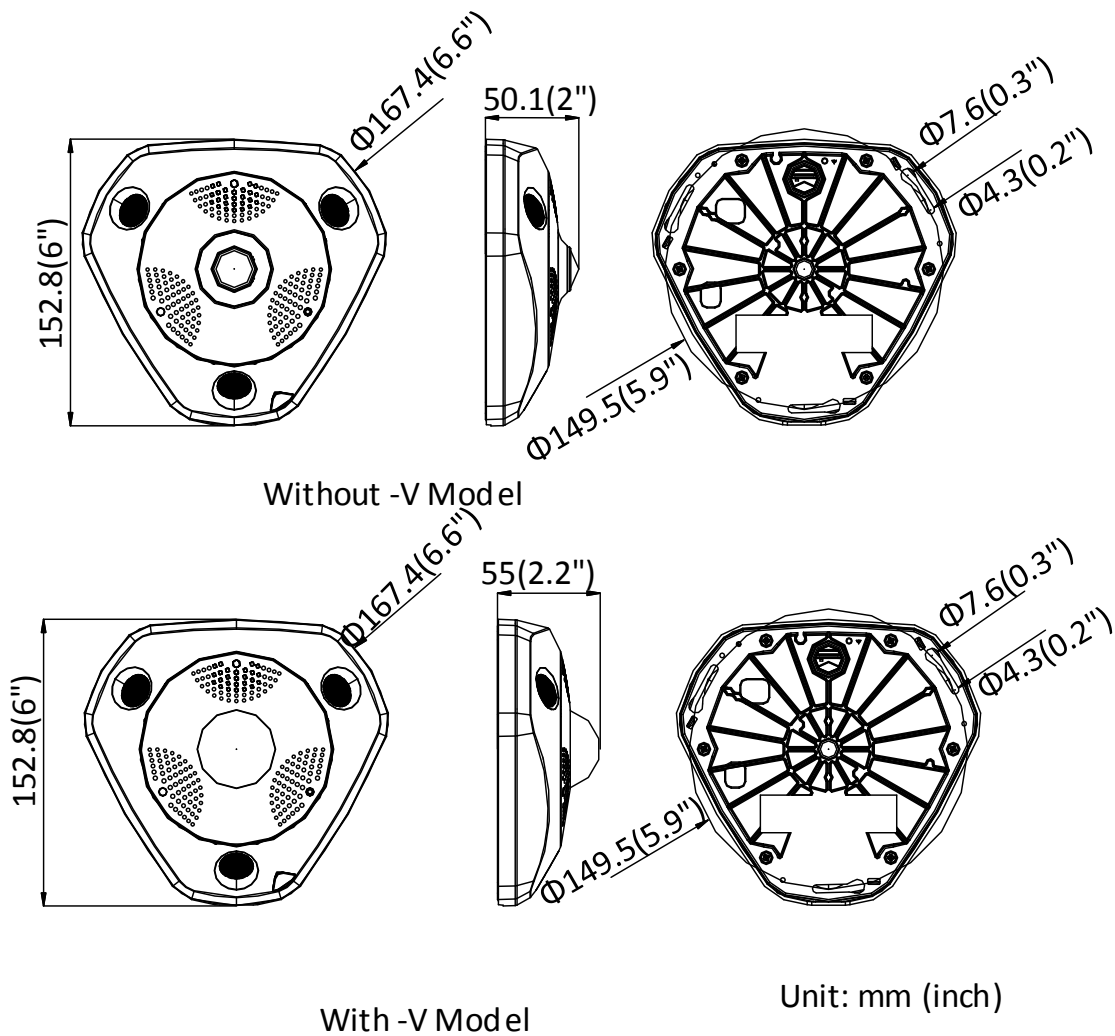

Material	Metal
Dimensions	Without -V model: 167.4 × 152.8 × 50.1 mm (6.6" × 6" × 2") With -V model: 167.4 × 152.8 × 55 mm (6.6" × 6" × 2.2")
Weight	Approx. 1400 g (3.09 lbs)

Available Model

DS-2CD6365G0E-I (1.27 mm) (B); DS-2CD6365G0E-IS (1.27 mm) (B), DS-2CD6365G0E-IV (1.27 mm) (B), DS-2CD6365G0E-IVS (1.27 mm) (B)

Dimensions

Accessories