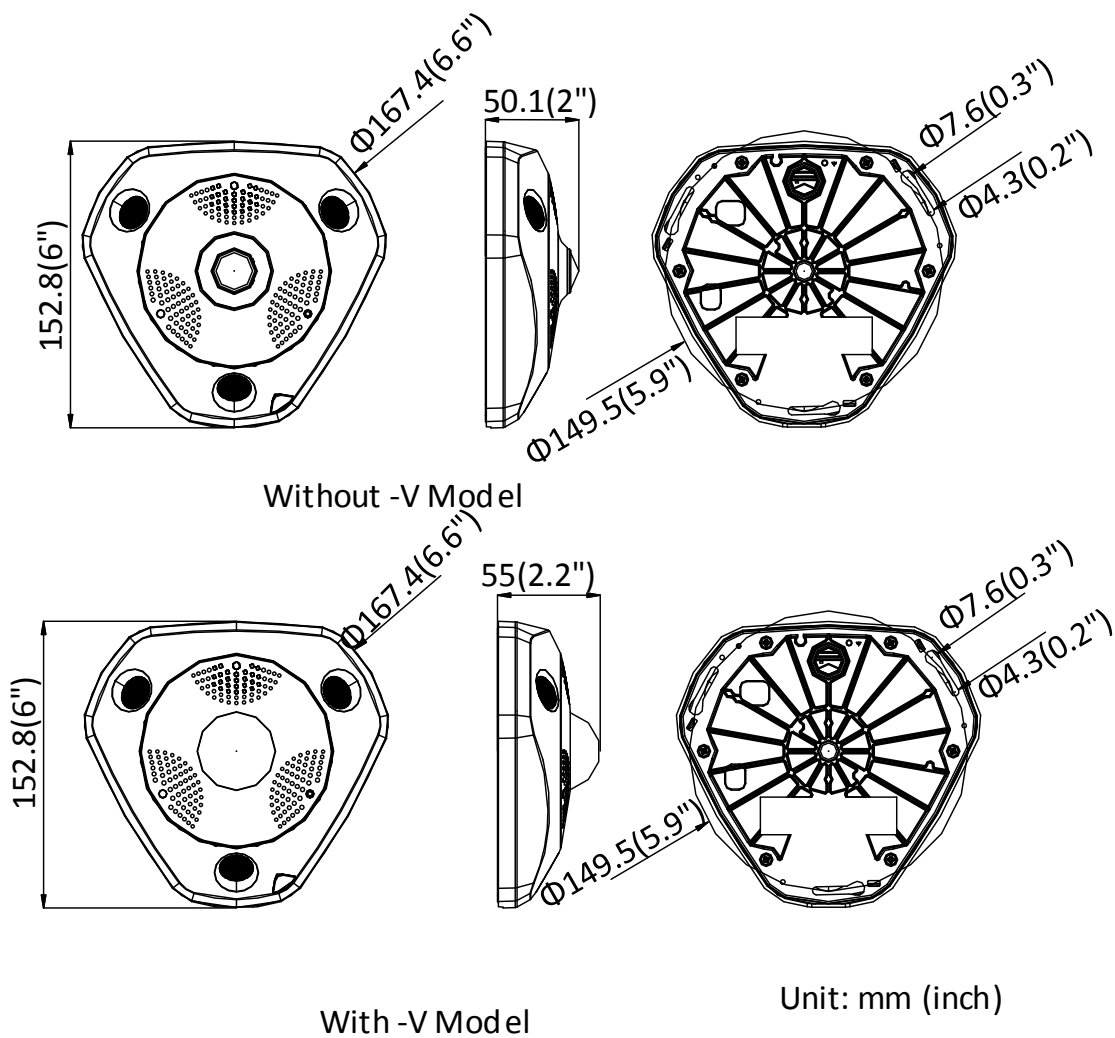

Material	Metal
Dimensions	Without -V model: 167.4 × 152.8 × 50.1 mm (6.6" × 6" × 2") With -V model: 167.4 × 152.8 × 55 mm (6.6" × 6" × 2.2")
Weight	Approx. 1400 g (3.09 lbs)

### Dimensions