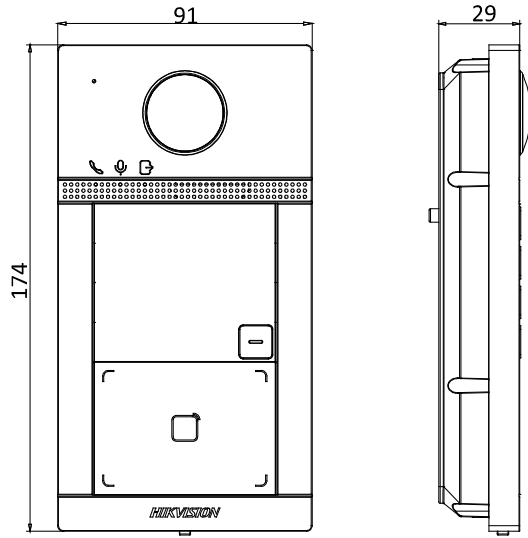

General	
Protection level	IP65, IK08
Indicator	3
Power supply	IEEE802.3af, standard PoE 12 VDC
Power consumption	< 10 W
Working temperature	-40° C to 53° C (-40° F to 127.4° F)
Working humidity	10% to 95%
Installation	Surface mounting/ Flush mounting
Dimension	174 mm × 91 mm × 29 mm

Available Model

DS-KV8113-WME1(B)

Appearance and Interfaces

No.	Description	No.	Description
1	Microphone	6	Card Reading Area
2	Indicator	7	IR Light
3	Camera	8	MicroSD Card Slot & Debugging Port

4	Loudspeaker	9	LAN
5	Button	10	Terminals

Dimension

Distributed by

**HIKVISION®****Headquarters**

No.555 Qianmo Road, Binjiang District,
Hangzhou 310051, China
T +86-571-8807-5998
overseasbusiness@hikvision.com

Hikvision USA
T +1-909-895-0400
sales.usa@hikvision.com