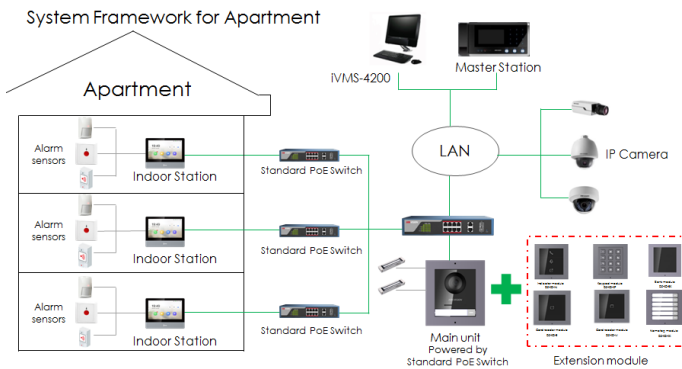

DS-KD8003-IME1/NS Video Intercom Module Door Station

HIKVISION[®]

Key Feature

- Modular door station Main unit, needs mouting bracket
- 2MP HD Camera, Fish eye, IR Supplement
- 1 Call physical Button, 2 lock relays, 4-ch alarm input
- IP65, 12 VDC or standard POE
- Video intercom to indoor station and master station

Typical Application

Specification

System parameters	
Operation system	Embedded Linux operation system
Flash	16 MB
RAM	256 MB
CPU	Embedded MCU Processor
Display parameters	
Size	/
Operation method	/

Type	/
Resolution	/
Video parameters	
Video compression standard	H.264
Supplement light	IR supplement
Lens	Low Illumination 2 MP HD IR Camera
FOV	Horizontal: 180° , Vertical: 96°
WDR	Supported
Pixel	Main stream : 1920 × 1080 Sub stream : 720 × 480
Audio parameters	
Audio compression standard	G.711 U
Audio input	Built-in omnidirectional microphone
Audio output	Built-in loudspeaker (More than 85 dB within 20 cm)
Audio compression bitrate	64 Kbps
Audio quality	Noise suppression and echo cancellation
Volume adjustment	Adjustable
Capacity	
Fingerprint capacity	/
User capacity	/

Face capacity	/
Linked indoor station	100
Event capacity	/

Network parameters	
Communication protocol	TCP/IP, RSTP
Wired network	Support
Wi-Fi	/
Bluetooth	/
3G/4G	/

Device interfaces	
Alarm input	4
TAMPER	1
Network interface	1 10/100 Mbps self-adaptive Ethernet
Exit button	2
RS-485	1
USB	/
Wiegand	/
TF card	/
Alarm output	2
Lock control	2
Door contact input	2
Power interface	1