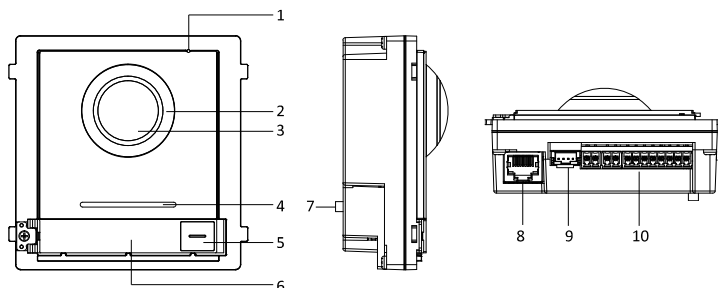

Face capacity	/
Linked indoor station	100
Event capacity	/

Network parameters	
Communication protocol	TCP/IP, RSTP
Wired network	Support
Wi-Fi	/
Bluetooth	/
3G/4G	/

Device interfaces	
Alarm input	4
TAMPER	1
Network interface	1 10/100 Mbps self-adaptive Ethernet
Exit button	2
RS-485	1
USB	/
Wiegand	/
TF card	/
Alarm output	2
Lock control	2
Door contact input	2
Power interface	1

General	
Button	/
Installation	Flush mounting, surface mounting
Indicator	/
Weight	Without package: 415 g With package: 625 g
Protective level	IP65
Working temperature	-40° C to +55° C (-40° F to 131° F)
Working humidity	10% to 95%
Dimensions	98 mm × 99.8 mm × 43.9 mm (3.86" × 3.93" × 1.73")
Battery	/
Power supply	IEEE802.3af, standard PoE 12 VDC, 1 A
Application environment	Outdoor

Power consumption	≤ 10 W

Available Model

DS-KD8003-IME1/NS

Appearance and Interfaces