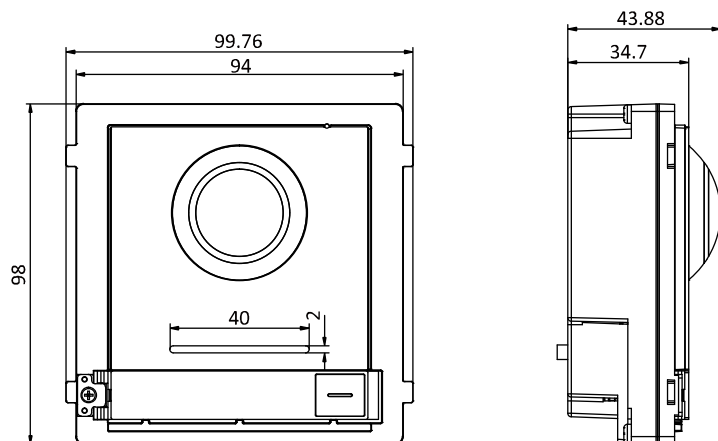

Face capacity	/
Linked indoor station	100
Event capacity	/

Network parameters	
Communication protocol	TCP/IP, RSTP
Wired network	Support
Wi-Fi	/
Bluetooth	/
3G/4G	/

Device interfaces	
Alarm input	4
TAMPER	1
Network interface	1 10/100 Mbps self-adaptive Ethernet
Exit button	2
RS-485	1
USB	/
Wiegand	/
TF card	/
Alarm output	2
Lock control	2
Door contact input	2
Power interface	1

General	
Button	/
Installation	Flush mounting, surface mounting
Indicator	/
Weight	Without package: 415 g With package: 625 g
Protective level	IP65
Working temperature	-40° C to +55° C (-40° F to 131° F)
Working humidity	10% to 95%
Dimensions	98 mm × 99.8 mm × 43.9 mm (3.86" × 3.93" × 1.73")
Battery	/
Power supply	IEEE802.3af, standard PoE 12 VDC, 1 A
Application environment	Outdoor

Power consumption	≤ 10 W

Available Model

DS-KD8003-IME1/NS

Appearance and Interfaces

No.	Description	No.	Description
1	Microphone	6	Nametag
2	Low Illumination IR Supplement Light	7	TAMPER
3	Built-in Camera	8	Network Interface
4	Loudspeaker	9	Module-connecting Interface (output)
5	Call Button	10	Terminals

Dimension