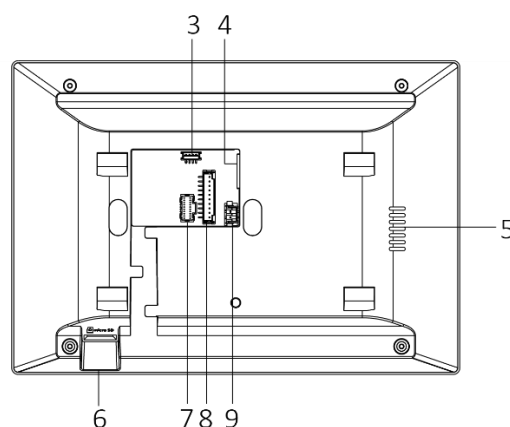

Specification

System parameters	
Memory	128 MB
Flash	32 MB
Operation system	Embedded Linux operation system
Display parameters	
Display screen	7-inch colorful TFT screen
Display resolution	1024 × 600
Operation method	Capacitive touch screen
Audio parameters	
Audio input	Built-in omnidirectional microphone
Audio output	Built-in loudspeaker
Audio compression standard	G.711 U
Audio compression rate	64 Kbps
Audio quality	Noise suppression and echo cancellation
Network parameters	
Wired network	10/100 Mbps self-adaptive
Wireless network	Wi-Fi 802.11 b/g/n
Network protocol	TCP/IP, SIP, RTSP
Network interface	1 RJ-45 10/100 Mbps self-adaptive
Alarm input	8-ch alarm inputs
Relay output	2
TF card	Max to 32 G, SD 2.0 or lower version
RS485	1
General	
Power supply	IEEE802.3af, standard PoE 12 VDC/1 A
Power consumption	≤ 6 W
Working temperature	-10 °C to 55 °C (14 °F to 131 °F)
Working humidity	10% to 90%
Dimensions	200 mm × 140 mm × 15.1 mm (7.9" × 5.5" × 0.6")
Weight	683 g (with packaging) 355 g (without packaging)

Available Model

DS-KH6320-WTE1

Dimension

Appearance and Interfaces

No.	Description	No.	Description
1	Screen	6	TF Card Slot
2	Microphone	7	Alarm Terminal
3	Debug Port	8	Reserved
4	Network Interface	9	Power Supply
5	Loudspeaker		

Accessory

Included

Screw Package

2_KA4×22-SUS

Installation

Surface Mounting

Distributed by

**HIKVISION®****Headquarters**