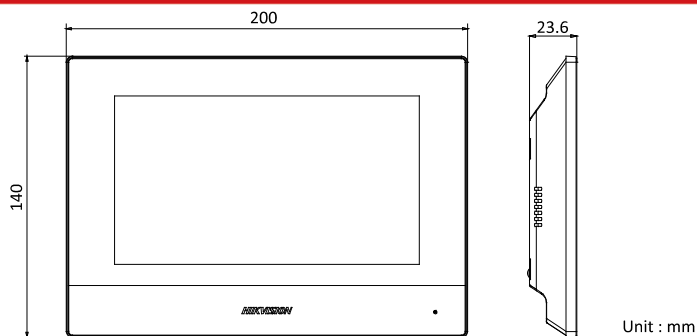

Specification

System parameters	
Memory	128 MB
Flash	32 MB
Operation system	Embedded Linux operation system
Display parameters	
Display screen	7-inch colorful TFT screen
Display resolution	1024 × 600
Operation method	Capacitive touch screen
Audio parameters	
Audio input	Built-in omnidirectional microphone
Audio output	Built-in loudspeaker
Audio compression standard	G.711 U
Audio compression rate	64 Kbps
Audio quality	Noise suppression and echo cancellation
Network parameters	
Wired network	10/100 Mbps self-adaptive
Wireless network	Wi-Fi 802.11 b/g/n
Network protocol	TCP/IP, SIP, RTSP
Network interface	1 RJ-45 10/100 Mbps self-adaptive
Alarm input	8-ch alarm inputs
Relay output	2
TF card	Max to 32 G, SD 2.0 or lower version
RS485	1
General	
Power supply	IEEE802.3af, standard PoE 12 VDC/1 A
Power consumption	≤ 6 W
Working temperature	-10 °C to 55 °C (14 °F to 131 °F)
Working humidity	10% to 90%
Dimensions	200 mm × 140 mm × 15.1 mm (7.9" × 5.5" × 0.6")
Weight	683 g (with packaging) 355 g (without packaging)

Available Model

DS-KH6320-WTE1

Dimension