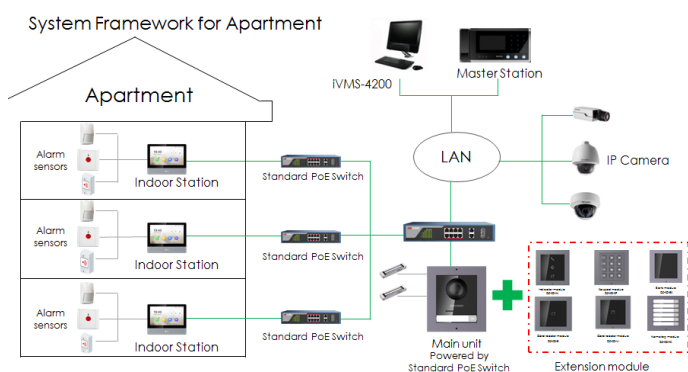

Key Feature

- New UI V2.0: User friendly design
- 7-inch colorful touch screen with resolution 1024 × 600
- Standard PoE
- Stores messages and capture pictures in the TF card
- Remote unlocking via the client software or the mobile client
- Views live videos of door stations and linked cameras
- Supports wireless network

Typical Application

CB	IEC 60950-1:2005 (Second Edition) + Am 1:2009 + Am 2:2013
FCC-SDOC	47 CFR Part 15, Subpart B
FCC-ID	47 CFR Part 15, Subpart B
C-TICK(EMC)	AS/NZS CISPR 32:2015
C-TICK(RF)	AS/NZS 4268:2017
UL	UL 60950-1 & CAN/CSA C22.2 No. 60950-1-07, Information Technology Equipment – Safety – Part 1: General Requirements
IC(EMC)	ICES-003:Issue 6
IC(RF)	RSS-247 Issue 2, February 2017, RSS-Gen Issue 5, April 2018
ROHS	2011/65/EU
REACH	Regulation (EC) No 1907/2006
WEEE	2012/19/EU