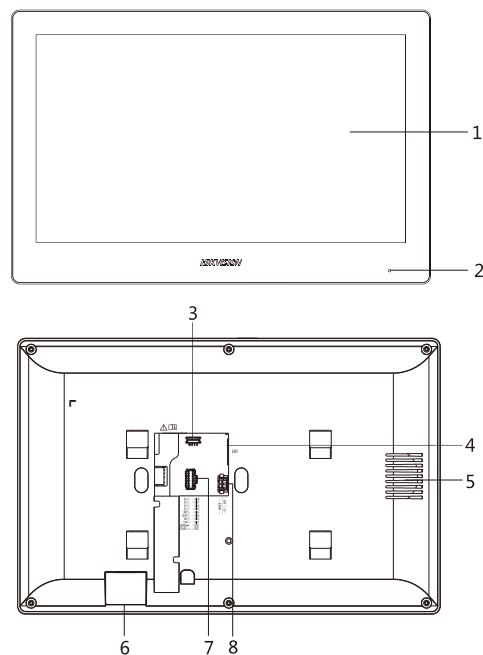

Typical Application

Specification

System parameters	
Memory	128 MB
Flash	32 MB
Operation system	Embedded Linux operation system
Display parameters	
Display screen	10.1-inch colorful TFT screen
Display resolution	1024 × 600
Operation method	Capacitive touch screen
Audio parameters	
Audio input	Built-in omnidirectional microphone
Audio output	Built-in loudspeaker
Audio compression standard	G.711 U
Audio compression rate	64 Kbps
Audio quality	Noise suppression and echo cancellation
Network parameters	
Wired network	10/100 Mbps self-adaptive
Wireless network	Wi-Fi 802.11b/g/n
Network protocol	TCP/IP, SIP, RTSP
Network interface	1 RJ-45 10/100 Mbps self-adaptive
Alarm input	8-ch alarm inputs
Relay output	2
TF card	Max to 32 G, SD 2.0 or lower version
RS-485	1
General	
Power supply	IEEE802.3af, standard PoE 12 VDC/1 A
Power consumption	≤ 6 W
Working temperature	-10 °C to 55 °C (14 °F to 131 °F)
Working humidity	10% to 90%
Material	PC + ABS
Dimensions	254 mm × 166 mm × 22.55 mm (10.0" × 6.5" × 0.89")
Weight	1118 g (with packaging) 660 g (without packaging)

Available Model

DS-KH8520-WTE1

Dimension

Appearance and Interfaces

No.	Description	No.	Description
1	Screen	5	Loudspeaker
2	Microphone	6	SD Card Slot
3	Debug Port	7	Alarm Terminal
4	Network Interface	8	Power Supply

Accessory

Included

Screw Package

2_KA4×22-SUS

Installation

Surface Mounting

Distributed by

**HIKVISION®****Headquarters**