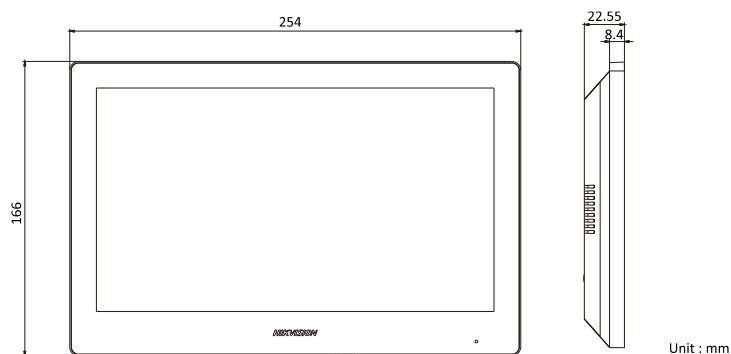

Typical Application

Specification

System parameters	
Memory	128 MB
Flash	32 MB
Operation system	Embedded Linux operation system
Display parameters	
Display screen	10.1-inch colorful TFT screen
Display resolution	1024 × 600
Operation method	Capacitive touch screen
Audio parameters	
Audio input	Built-in omnidirectional microphone
Audio output	Built-in loudspeaker
Audio compression standard	G.711 U
Audio compression rate	64 Kbps
Audio quality	Noise suppression and echo cancellation
Network parameters	
Wired network	10/100 Mbps self-adaptive
Wireless network	Wi-Fi 802.11b/g/n
Network protocol	TCP/IP, SIP, RTSP
Network interface	1 RJ-45 10/100 Mbps self-adaptive
Alarm input	8-ch alarm inputs
Relay output	2
TF card	Max to 32 G, SD 2.0 or lower version
RS-485	1
General	
Power supply	IEEE802.3af, standard PoE 12 VDC/1 A
Power consumption	≤ 6 W
Working temperature	-10 °C to 55 °C (14 °F to 131 °F)
Working humidity	10% to 90%
Material	PC + ABS
Dimensions	254 mm × 166 mm × 22.55 mm (10.0" × 6.5" × 0.89")
Weight	1118 g (with packaging) 660 g (without packaging)

Available Model

DS-KH8520-WTE1

Dimension

Appearance and Interfaces

No.	Description	No.	Description
1	Screen	5	Loudspeaker
2	Microphone	6	SD Card Slot
3	Debug Port	7	Alarm Terminal
4	Network Interface	8	Power Supply