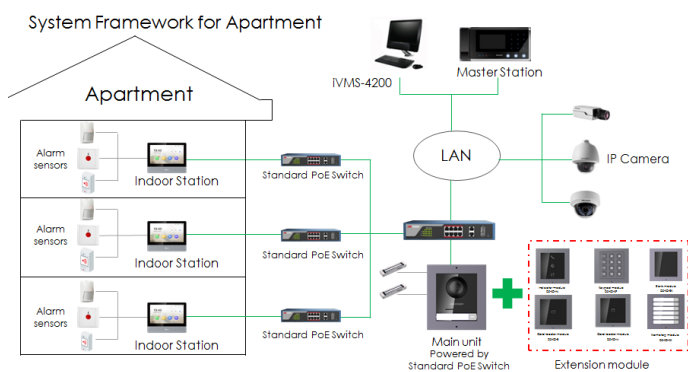

Key Feature

- New UI V2.0: User friendly design
- 10-inch colorful touch screen with resolution 1024 × 600
- Standard PoE
- Stores messages and capture pictures in the TF card
- Remote unlocking via the client software or the mobile client
- Views live videos of door stations and linked cameras
- Supports wireless network

Typical Application

Specification

System parameters	
Memory	128 MB
Flash	32 MB
Operation system	Embedded Linux operation system
Display parameters	
Display screen	10.1-inch colorful TFT screen
Display resolution	1024 × 600
Operation method	Capacitive touch screen
Audio parameters	
Audio input	Built-in omnidirectional microphone
Audio output	Built-in loudspeaker
Audio compression standard	G.711 U
Audio compression rate	64 Kbps
Audio quality	Noise suppression and echo cancellation
Network parameters	
Wired network	10/100 Mbps self-adaptive
Wireless network	Wi-Fi 802.11b/g/n
Network protocol	TCP/IP, SIP, RTSP
Network interface	1 RJ-45 10/100 Mbps self-adaptive
Alarm input	8-ch alarm inputs
Relay output	2
TF card	Max to 32 G, SD 2.0 or lower version
RS-485	1
General	
Power supply	IEEE802.3af, standard PoE 12 VDC/1 A
Power consumption	≤ 6 W
Working temperature	-10 °C to 55 °C (14 °F to 131 °F)
Working humidity	10% to 90%
Material	PC + ABS
Dimensions	254 mm × 166 mm × 22.55 mm (10.0" × 6.5" × 0.89")
Weight	1118 g (with packaging) 660 g (without packaging)