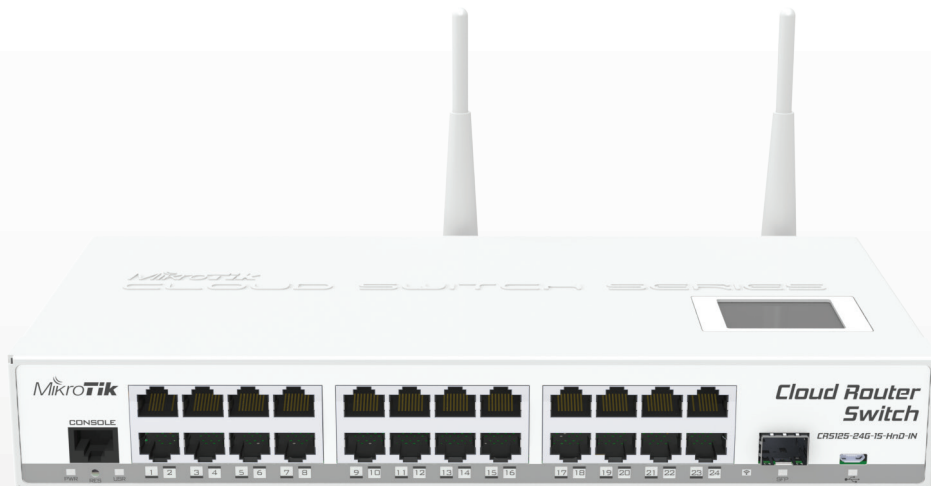

Cloud Router Switch CRS125

-24G-1S-2HnD-IN

Perfect SOHO gateway router, switch, 11n AP all in one box

- Ethernet, Fiber, or 4G (with optional USB modem) gateway connection to Internet
- RouterOS gateway/firewall/VPN router
- up to twenty-five gigabit switch ports (1xSFP and 24xRJ45)
- High power 2.4GHz 11n wireless AP
- Frequency range: 2412-2484MHz.

Cloud Router Switch is our new Smart Switch series. It is a fully functional Layer 3 switch, and is powered by the familiar RouterOS.

All the specific Switch configuration options are available in a special Switch menu, but if you want, ports can be removed from the switch configuration, and used for routing purposes.

What's more - this device has a built in 2.4GHz wireless access point, this means you can have an AP, a router with any number of ports, and a full wire speed smart switch, all in one device - ideal for medium/small businesses and offices. It has 24 Gigabit ports, one SFP cage, a microUSB port and a built in Wireless AP.

- Fully manageable L3 switch, full wire speed switching
- Wireless AP built in
- Configure ports as switch, or for routing
- If required, full RouterOS power right there

CPU	Qualcomm Atheros AR9344 600 MHz
Memory	128MB
Ethernet	24x 10/100/1000 Mbit/s Gigabit Ethernet with Auto-MDI/X
Expansion	microUSB port
Storage	128MB Onboard NAND with multiple OS partition support
Serial port	One RJ45 serial port
Extras	Reset switch; beeper; voltage and temperature monitoring, touchscreen LCD
Power options	8-28V, 24V 1.2A PSU included
Case dimensions	285x145x45mm
Temperature	-35C to +65C tested
OS	MikroTik RouterOS v6, Level 5 license
Included	CRS switch, power adapter, and USB OTG cable (for 4G dongle or USB drive)