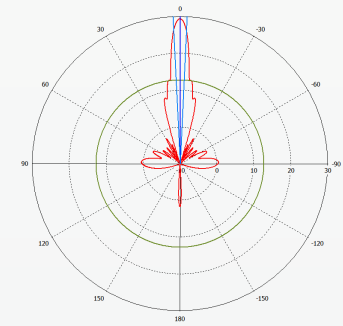

Vertical polarization