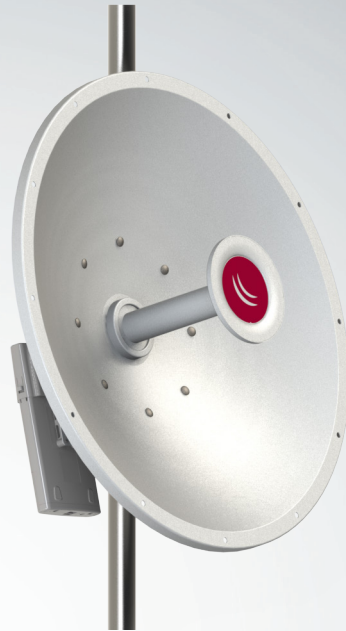

# mANT30 series

**mANT30** is a professional class 5 GHz 30dBi dish antenna, built to the highest industry standards. Built to seamlessly accommodate our Basebox series products, but can be used for any pole mounted wireless device due to the adequate length of the included FlexGuide cable.

Two antennas are available, with a **standard type mount (MTAD-5G-30D3)**, and with a **precision alignment mount (MTAD-5G-30D3-PA)**. The antennas come packaged with all necessary accessories and cables.

## Physical/Environmental Specifications

Diameter x Depth	70 x 45cm (27.5 x 17.8in)
Weight neto	5.7kg (12.6 lbs) PA and 4.8kg (10.7 lbs) standard version
Reflector	Aluminum
Outdoor Rating	ETSI EN 300 019-2-4
Wind Survivability	201kph (125mph)
Wind Load (125 mph)	181.4kg (400 lbs)
Operating Temperature	-50°C to 80°C(-49°F to 158°F)
Pole Mount Diameter Range	(MTAD-5G-30D3): 3 to 7cm (1.2 to 2.75in) (MTAD-5G-30D-PA): 3 to 10cm (1.2 to 3.9in)
Connector (2)	RP-SMA Female (outside thread)
Packaged size	73x73x20cm (29x29x8in)
Packaged weight	(MTAD-5G-30D3): 7.5 kg (16.5 lbs), (MTAD-5G-30D3-PA): 8.4 kg (18.5)
Compatible with	Can directly mount Basebox and other future RouterBOARD devices, or accept any pole-mounted device
Package includes	FlexGuide RPSMA RF Cables (RP-SMA-male to RP-SMA-male) x 2pcs; Bracket for mounting BASEBOX series radio; Self-Bonding Tape for insulating the RF cables x 2 slices; Precise alignment mechanisms (PA Version only)

Vertical polarization

MTAD-5G-30D3  
(With standard type mount)

MTAD-5G-30D3-PA  
(With precision alignment mount)

FlexGuide

Note: Basebox radio not included, available separately.