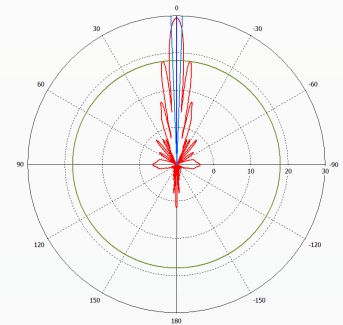

# mANT30 series

**mANT30** is a professional class 5 GHz 30dBi dish antenna, built to the highest industry standards. Built to seamlessly accommodate our Basebox series products, but can be used for any pole mounted wireless device due to the adequate length of the included FlexGuide cable.

## Electrical Specifications

Frequency Range	4.7-5.875 GHz
Gain	30 dBi typically
Polarization	Dual (Vertical and Horizontal)
3dB Beamwidth	+/-2.5 deg
Standards	Complies with EN 302 326 DN1, DN2, DN3, DN5
VSWR	≤ 1.4 typ, ≤ 1.8 max
Port to Port Isolation	>40dB min
Front-to-Back Ratio	>30 dB
Cross Polarization	>40 dB
Power Rating	100 watts
Impedance	50 ohms
Elevation adjustment range	+/- 20 deg (MTAD-5G-30D3), +/- 15 deg (MTAD-5G-30D-PA)

## Physical/Environmental Specifications

Diameter x Depth	70 x 45cm (27.5 x 17.8in)
Weight neto	5.7kg (12.6 lbs) PA and 4.8kg (10.7 lbs) standard version
Reflector	Aluminum
Outdoor Rating	ETSI EN 300 019-2-4
Wind Survivability	201kph (125mph)
Wind Load (125 mph)	181.4kg (400 lbs)
Operating Temperature	-50°C to 80°C(-49°F to 158°F)
Pole Mount Diameter Range	(MTAD-5G-30D3): 3 to 7cm (1.2 to 2.75in) (MTAD-5G-30D-PA): 3 to 10cm (1.2 to 3.9in)
Connector (2)	RP-SMA Female (outside thread)
Packaged size	73x73x20cm (29x29x8in)
Packaged weight	(MTAD-5G-30D3): 7.5 kg (16.5 lbs), (MTAD-5G-30D3-PA): 8.4 kg (18.5)
Compatible with	Can directly mount Basebox and other future RouterBOARD devices, or accept any pole-mounted device
Package includes	FlexGuide RPSMA RF Cables (RP-SMA-male to RP-SMA-male) x 2pcs; Bracket for mounting BASEBOX series radio; Self-Bonding Tape for insulating the RF cables x 2 slices; Precise alignment mechanisms (PA Version only)