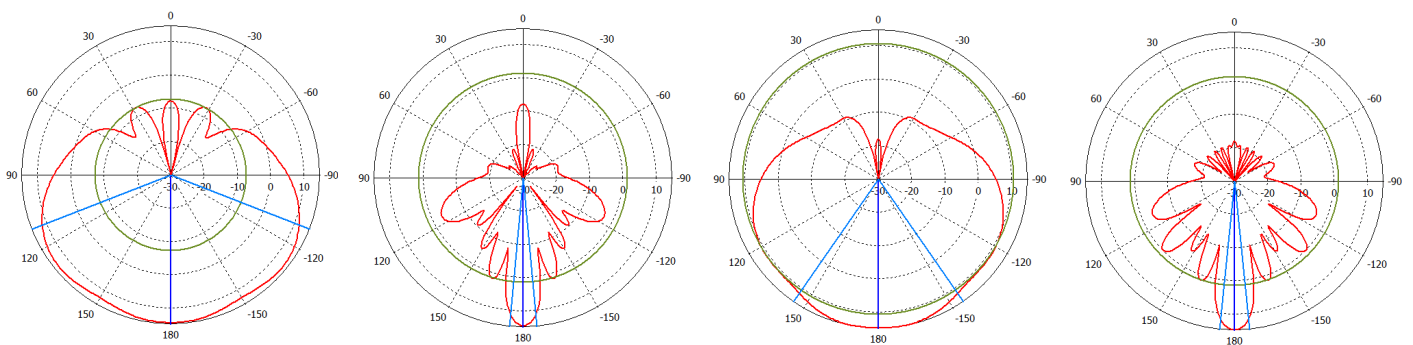

24V 0.8A Power adapter

quickMOUNT PRO

K-41 screw kit

Metal ring

Specifications

Product code	RB921GS-5HPacD-15S	RB921GS-5HPacD-19S (International) RB921GS-5HPacD-19S-US (USA)
CPU	Single core QCA9557 720 MHz	Single core QCA9557 720 MHz
Size of RAM	128 MB DDR2 300Mhz	128 MB DDR2 300Mhz
Data storage	128 MB NAND	128 MB NAND
10/100/1000 Ethernet ports	1	1
SFP cage	1	1
Wireless	Built-in 5 GHz 802.11ac, dual-chain	Built-in 5 GHz 802.11ac, dual-chain
PCB temperature monitor	Yes	Yes
Voltage monitor	Yes	Yes
Power input	jack: 8-30 V DC, PoE in: 8-30 V DC	jack: 8-30 V DC, PoE in: 8-30 V DC
Power consumption	13 W	13 W
LEDs	8	8
Beeper	Yes	Yes
Operating system	MikroTik RouterOS, Level 4 license	MikroTik RouterOS, Level 4 license
Antenna gain	15 dbi	19 dbi
Frequency range	5.17 - 5.825 GHz	5.17 - 5.825 GHz (International) 5.17 - 5.25 GHz and 5.725 - 5.835 GHz (USA)
Polarization	Vertical and horizontal	Vertical and horizontal
3DB Beamwidth - azimuth	120 deg	120 deg
3DB Beamwidth - elevation	10 deg	5 deg
VSWR	1.43 typ, 1.8 max	1.43 typ, 1.8 max
Port to Port isolation	>40 dB min	>40 dB min
Front-to-Back ratio	>30 dB	>30 dB
Cross Polarization	>30 dB	>30 dB
Weight	Package: 1.35 Kg Unit: 816g	Package: 3.01 Kg Unit: 1,36 Kg
Dimensions	140 x 348 x 82 mm	152 x 598 x 78 mm
Suggested price	\$139	\$199

Wireless specifications

Device	mANTBox 15s / mANTBox 19s	
RATE	Tx (dBm)	Rx (dBm)
6MBit/s	31	-96
54MBit/s	27	-81
MCS0	30	-96
MCS7	27	-77
MCS9	22	-72

Antenna patterns

mANT 15s HP azimuth

mANT 15s HP elevation