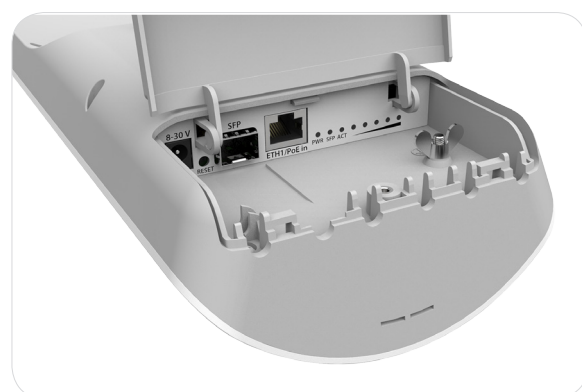

mANTBox series

The mANTBox is based on our new mANT sector antennas, but also has a wireless router built right in. Powered by the RB921 device, the mANTBox comes ready to use with everything included. The device uses a high speed 720MHz CPU and has a built in 802.11 ac/a/n wireless device with up to 31dBm output power.

Just like our mANT antennas, the mANTBox also comes in two sizes, a 15 dBi sector unit and a 19 dBi sector unit.

The mANTBox 15s is compatible with the SXT type mount, so you can use it with our durable and adjustable QuickMount systems. It comes with quickMOUNT PRO included. The mANTBox19s comes with metallic U bolt type mounts.

24V 0.8A Power adapter

quickMOUNT PRO

K-41 screw kit

Metal ring

Specifications

Product code	RB921GS-5HPacD-15S	RB921GS-5HPacD-19S (International) RB921GS-5HPacD-19S-US (USA)
CPU	Single core QCA9557 720 MHz	Single core QCA9557 720 MHz
Size of RAM	128 MB DDR2 300Mhz	128 MB DDR2 300Mhz
Data storage	128 MB NAND	128 MB NAND
10/100/1000 Ethernet ports	1	1
SFP cage	1	1
Wireless	Built-in 5 GHz 802.11ac, dual-chain	Built-in 5 GHz 802.11ac, dual-chain
PCB temperature monitor	Yes	Yes
Voltage monitor	Yes	Yes
Power input	jack: 8-30 V DC, PoE in: 8-30 V DC	jack: 8-30 V DC, PoE in: 8-30 V DC
Power consumption	13 W	13 W
LEDs	8	8
Beeper	Yes	Yes
Operating system	MikroTik RouterOS, Level 4 license	MikroTik RouterOS, Level 4 license
Antenna gain	15 dbi	19 dbi
Frequency range	5.17 - 5.825 GHz	5.17 - 5.825 GHz (International) 5.17 - 5.25 GHz and 5.725 - 5.835 GHz (USA)
Polarization	Vertical and horizontal	Vertical and horizontal
3DB Beamwidth - azimuth	120 deg	120 deg
3DB Beamwidth - elevation	10 deg	5 deg
VSWR	1.43 typ, 1.8 max	1.43 typ, 1.8 max
Port to Port isolation	>40 dB min	>40 dB min
Front-to-Back ratio	>30 dB	>30 dB
Cross Polarization	>30 dB	>30 dB
Weight	Package: 1.35 Kg Unit: 816g	Package: 3.01 Kg Unit: 1,36 Kg
Dimensions	140 x 348 x 82 mm	152 x 598 x 78 mm
Suggested price	\$139	\$199