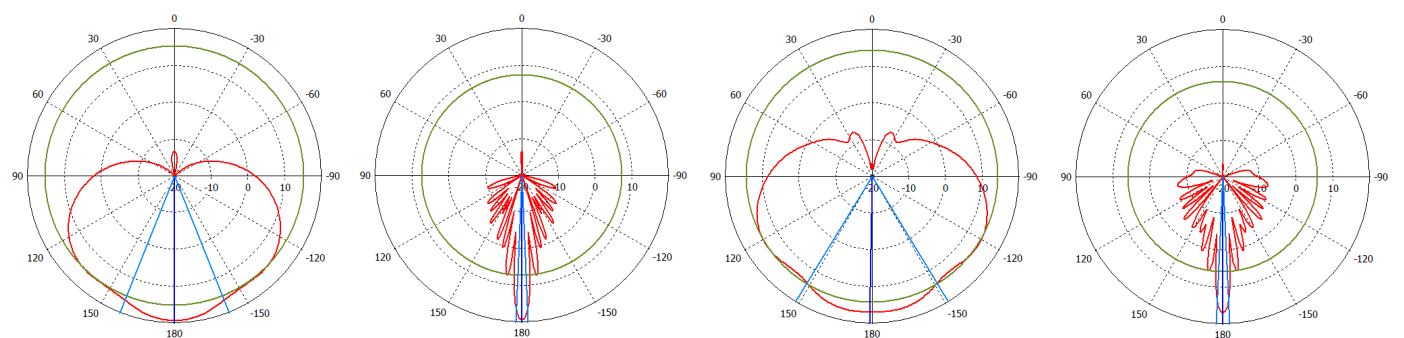

24V 0.8A Power adapter

quickMOUNT PRO

K-41 screw kit

Metal ring

Specifications

Product code	RB921GS-5HPacD-15S	RB921GS-5HPacD-19S (International) RB921GS-5HPacD-19S-US (USA)
CPU	Single core QCA9557 720 MHz	Single core QCA9557 720 MHz
Size of RAM	128 MB DDR2 300Mhz	128 MB DDR2 300Mhz
Data storage	128 MB NAND	128 MB NAND
10/100/1000 Ethernet ports	1	1
SFP cage	1	1
Wireless	Built-in 5 GHz 802.11ac, dual-chain	Built-in 5 GHz 802.11ac, dual-chain
PCB temperature monitor	Yes	Yes
Voltage monitor	Yes	Yes
Power input	jack: 8-30 V DC, PoE in: 8-30 V DC	jack: 8-30 V DC, PoE in: 8-30 V DC
Power consumption	13 W	13 W
LEDs	8	8
Beeper	Yes	Yes
Operating system	MikroTik RouterOS, Level 4 license	MikroTik RouterOS, Level 4 license
Antenna gain	15 dbi	19 dbi
Frequency range	5.17 - 5.825 GHz	5.17 - 5.825 GHz (International) 5.17 - 5.25 GHz and 5.725 - 5.835 GHz (USA)
Polarization	Vertical and horizontal	Vertical and horizontal
3DB Beamwidth - azimuth	120 deg	120 deg
3DB Beamwidth - elevation	10 deg	5 deg
VSWR	1.43 typ, 1.8 max	1.43 typ, 1.8 max
Port to Port isolation	>40 dB min	>40 dB min
Front-to-Back ratio	>30 dB	>30 dB
Cross Polarization	>30 dB	>30 dB
Weight	Package: 1.35 Kg Unit: 816g	Package: 3.01 Kg Unit: 1,36 Kg
Dimensions	140 x 348 x 82 mm	152 x 598 x 78 mm
Suggested price	\$139	\$199

Wireless specifications

Device	mANTBox 15s / mANTBox 19s	
RATE	Tx (dBm)	Rx (dBm)
6MBit/s	31	-96
54MBit/s	27	-81
MCS0	30	-96
MCS7	27	-77
MCS9	22	-72

Antenna patterns

mANT 15s HP azimuth

mANT 15s HP elevation

mANT 15s VP azimuth

mANT 15s VP elevation

mANT 19s HP azimuth

mANT 19s HP elevation

mANT 19s VP azimuth

mANT 19s VP elevation