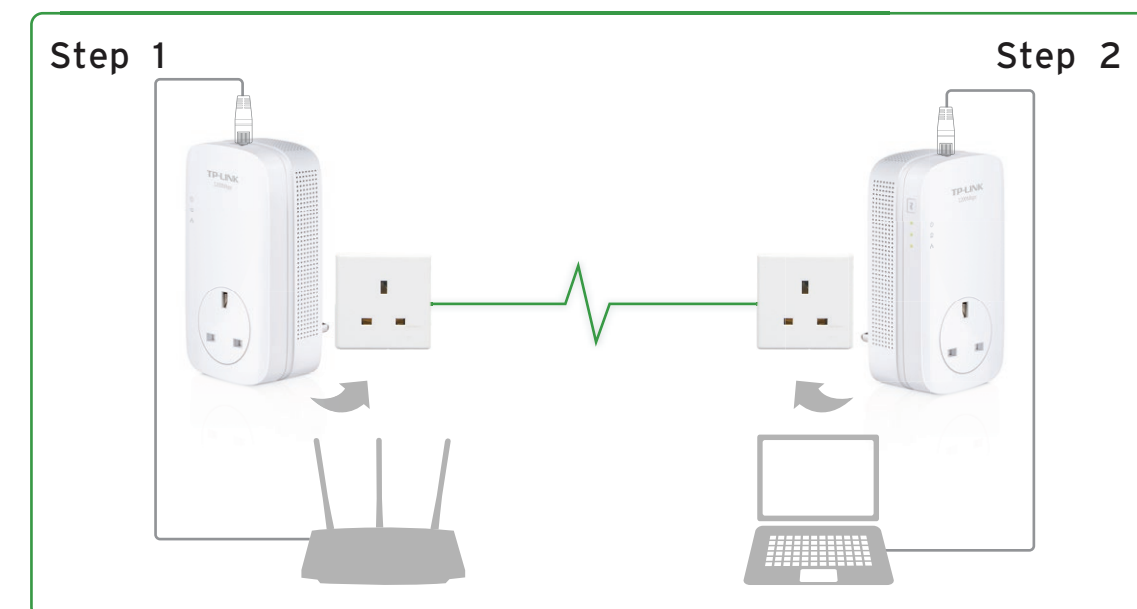

Diagrams

Note: Powerline adapters should be deployed on the same circuit and in set of two or more. The first, connected to the router and others located elsewhere to enable connectivity in those locations.