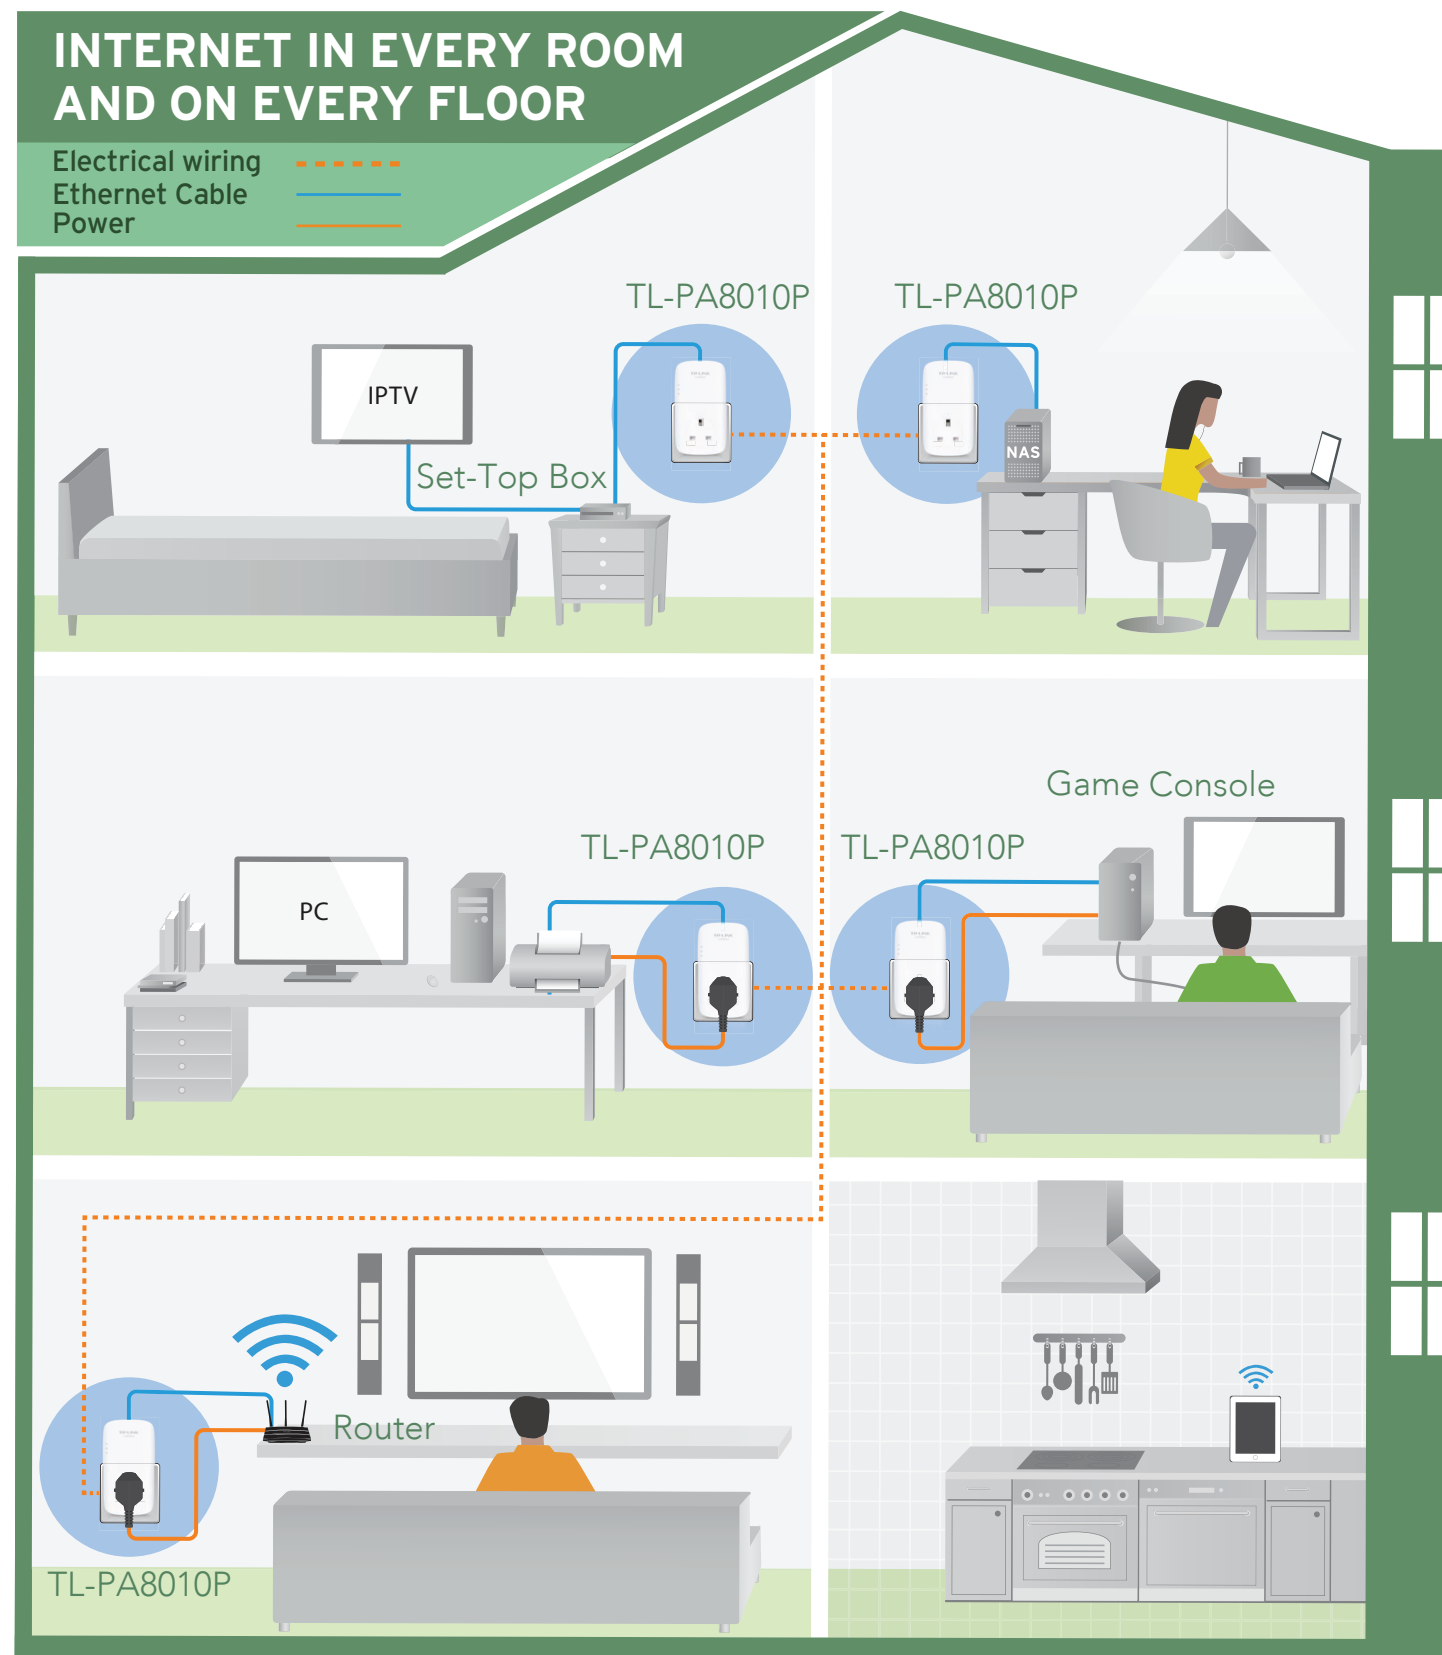

Range

- 300-meter Range – Up to 300-meter range over the household power circuit

Ease of Use

- Plug and play – Plug and play, no configuration required
- No new wires – No new wires, use existing electrical wiring to expand your home network
- Extra Power Outlet – Embedded power socket makes power accessible to other devices

- AV1200 Gigabit Passthrough Powerline Adapter, TL-PA8010P * 2
- 2-meter RJ-45 Ethernet Cable * 2
- Quick Installation Guide
- Resource CD

Certification

- CE, RoHS

System Requirements

- Windows 8.1/8/7/Vista/XP, Mac OS, Linux²

Note: Powerline adapters should be deployed on the same circuit and in set of two or more. The first, connected to the router and others located elsewhere to enable connectivity in those locations.

Others