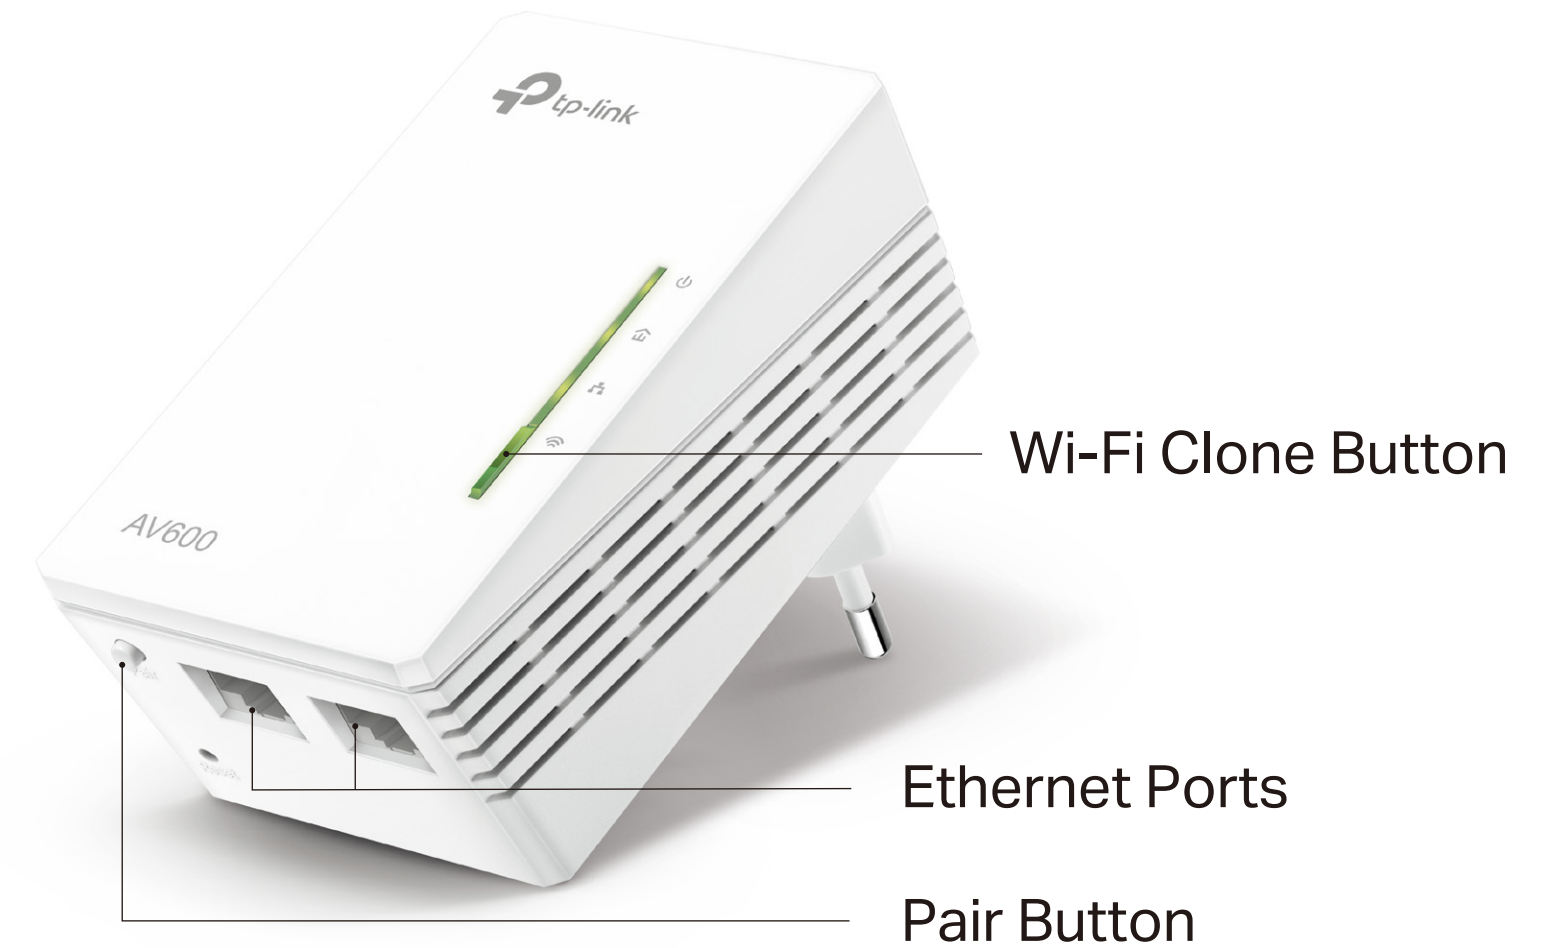

300Mbps Wi-Fi

Extend 300Mbps wireless connections to previously hard-to-reach areas of your home and office.

Features

Speed

- Wireless N Standard – Wi-Fi speed of up to 300Mbps
- HomePlug AV – Provides up to 600Mbps high-speed data transmission over a home's existing electrical wiring
- Multiple Ethernet Ports – Create faster connections with PCs, consoles, STB and more
- Speed Optimization – Supports IGMP managed multicast IP transmission, optimizing IPTV streaming

Range

- 300 meters Range – Up to 300 meters/1000 feet range over existing electrical wiring

Ease of Use

- Wi-Fi Clone – Allows powerline extenders to copy the network name (SSID) and password from your router with one simple touch
- Wi-Fi Move – Automatically adopts Wi-Fi settings from your existing powerline network
- TP-Link tpPLC – Allows you to easily manage your network using the intuitive tpPLC App or the tpPLC Utility
- Plug, Pair and Play – Set up your powerline network in minutes

Security

- Pair Button – Provides a connection with 128-bit AES encryption, at the touch of "Pair" button
- Parental Controls – Manage when and how connected devices can access the internet
- Encryptions for Secure Network – WPA-PSK/WPA2-PSK encryptions provide active protection against security threats

Specifications

Hardware

- Transmission Speeds:
 - Powerline: up to 600 Mbps
 - Ethernet: 10/100 Mbps
- Standards and Protocols:
 - HomePlug AV, IEEE 1901, IEEE 802.3, IEEE 802.3u, IEEE 802.11b/g/n
- Interface: 2 Ethernet Ports
- Plug Type: EU
- Button: Pair, Reset, Wi-Fi Clone
- LED Indicator: Power, Powerline, Ethernet, Wi-Fi
- Dimension (W x D x H): 3.7 × 2.1 × 1.6 in. (94 × 54 × 40 mm)
- IGMP: IGMP v1/v2/v3
- Power Consumption: Maximum: 5.6W, Typical: 5.2W
- Range: Up to 300 meters/1000 feet over existing electrical wiring
- Compatibility:
 - Compatible with all HomePlug AV & AV2 standard powerline adapters