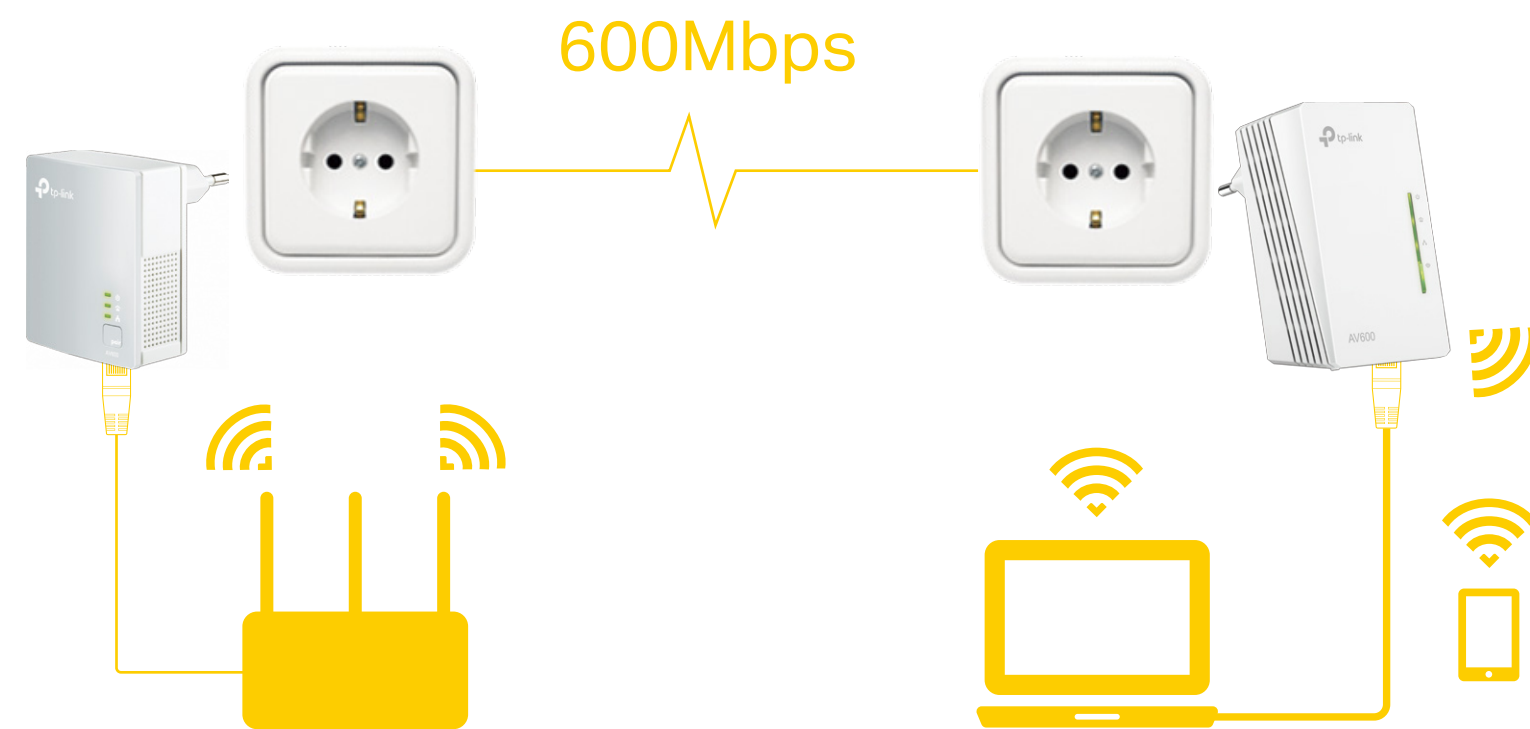

Copy your wireless network name (SSID) and password from your router instantly by pressing the Wi-Fi Clone button.

Settings in Sync with Wi-Fi Move

Any changes made to network settings will be automatically applied across the entire network.

Highlights

600Mbps over Powerline

HomePlug AV standard providing up to 600Mbps high speed data transmission over a home's existing electrical wiring, ideal for lag-free HD or 3D video streaming and online gaming.

300Mbps Wi-Fi

Extend 300Mbps wireless connections to previously hard-to-reach areas of your home and office.

Features

Speed

- Wireless N Standard – Wi-Fi speed of up to 300Mbps
- HomePlug AV – Provides up to 600Mbps high-speed data transmission over a home's existing electrical wiring
- Multiple Ethernet Ports – Create faster connections with PCs, consoles, STB and more
- Speed Optimization – Supports IGMP managed multicast IP transmission, optimizing IPTV streaming

Range

- 300 meters Range – Up to 300 meters/1000 feet range over existing electrical wiring

Ease of Use

- Wi-Fi Clone – Allows powerline extenders to copy the network name (SSID) and password from your router with one simple touch
- Wi-Fi Move – Automatically adopts Wi-Fi settings from your existing powerline network
- TP-Link tpPLC – Allows you to easily manage your network using the intuitive tpPLC App or the tpPLC Utility
- Plug, Pair and Play – Set up your powerline network in minutes