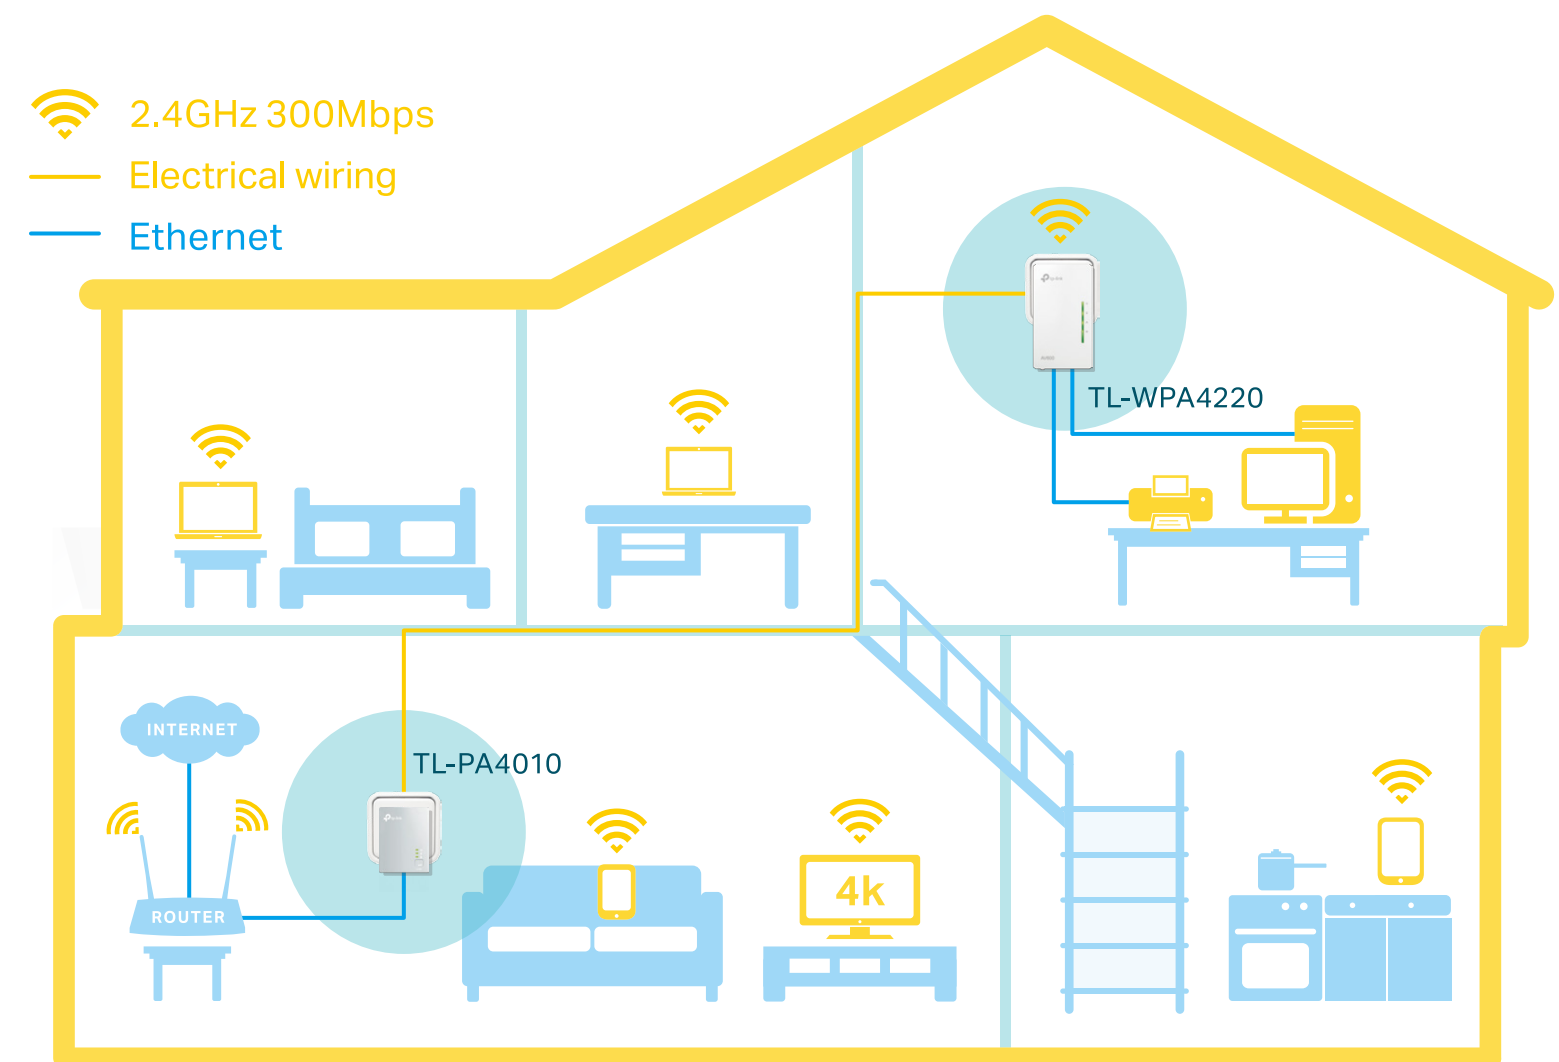

Highlights

600Mbps over Powerline

HomePlug AV standard providing up to 600Mbps high speed data transmission over a home's existing electrical wiring, ideal for lag-free HD or 3D video streaming and online gaming.

300Mbps Wi-Fi

Extend 300Mbps wireless connections to previously hard-to-reach areas of your home and office.

Features

Speed

- Wireless N Standard – Wi-Fi speed of up to 300Mbps
- HomePlug AV – Provides up to 600Mbps high-speed data transmission over a home's existing electrical wiring
- Multiple Ethernet Ports – Create faster connections with PCs, consoles, STB and more
- Speed Optimization – Supports IGMP managed multicast IP transmission, optimizing IPTV streaming

Range

- 300 meters Range – Up to 300 meters/1000 feet range over existing electrical wiring

Ease of Use

- Wi-Fi Clone – Allows powerline extenders to copy the network name (SSID) and password from your router with one simple touch
- Wi-Fi Move – Automatically adopts Wi-Fi settings from your existing powerline network
- TP-Link tpPLC – Allows you to easily manage your network using the intuitive tpPLC App or the tpPLC Utility
- Plug, Pair and Play – Set up your powerline network in minutes

Specifications

Hardware

- Transmission Speeds:
 - Powerline: up to 600 Mbps
 - Ethernet: 10/100 Mbps
- Standards and Protocols:
 - HomePlug AV, IEEE 1901, IEEE 802.3, IEEE 802.3u, IEEE 802.11b/g/n
- Interface: 2 Ethernet Ports
- Plug Type: EU
- Button: Pair, Reset, Wi-Fi Clone
- LED Indicator: Power, Powerline, Ethernet, Wi-Fi
- Dimension (W x D x H): 3.7 × 2.1 × 1.6 in. (94 × 54 × 40 mm)
- IGMP: IGMP v1/v2/v3
- Power Consumption: Maximum: 5.6W, Typical: 5.2W
- Range: Up to 300 meters/1000 feet over existing electrical wiring
- Compatibility:
 - Compatible with all HomePlug AV & AV2 standard powerline adapters