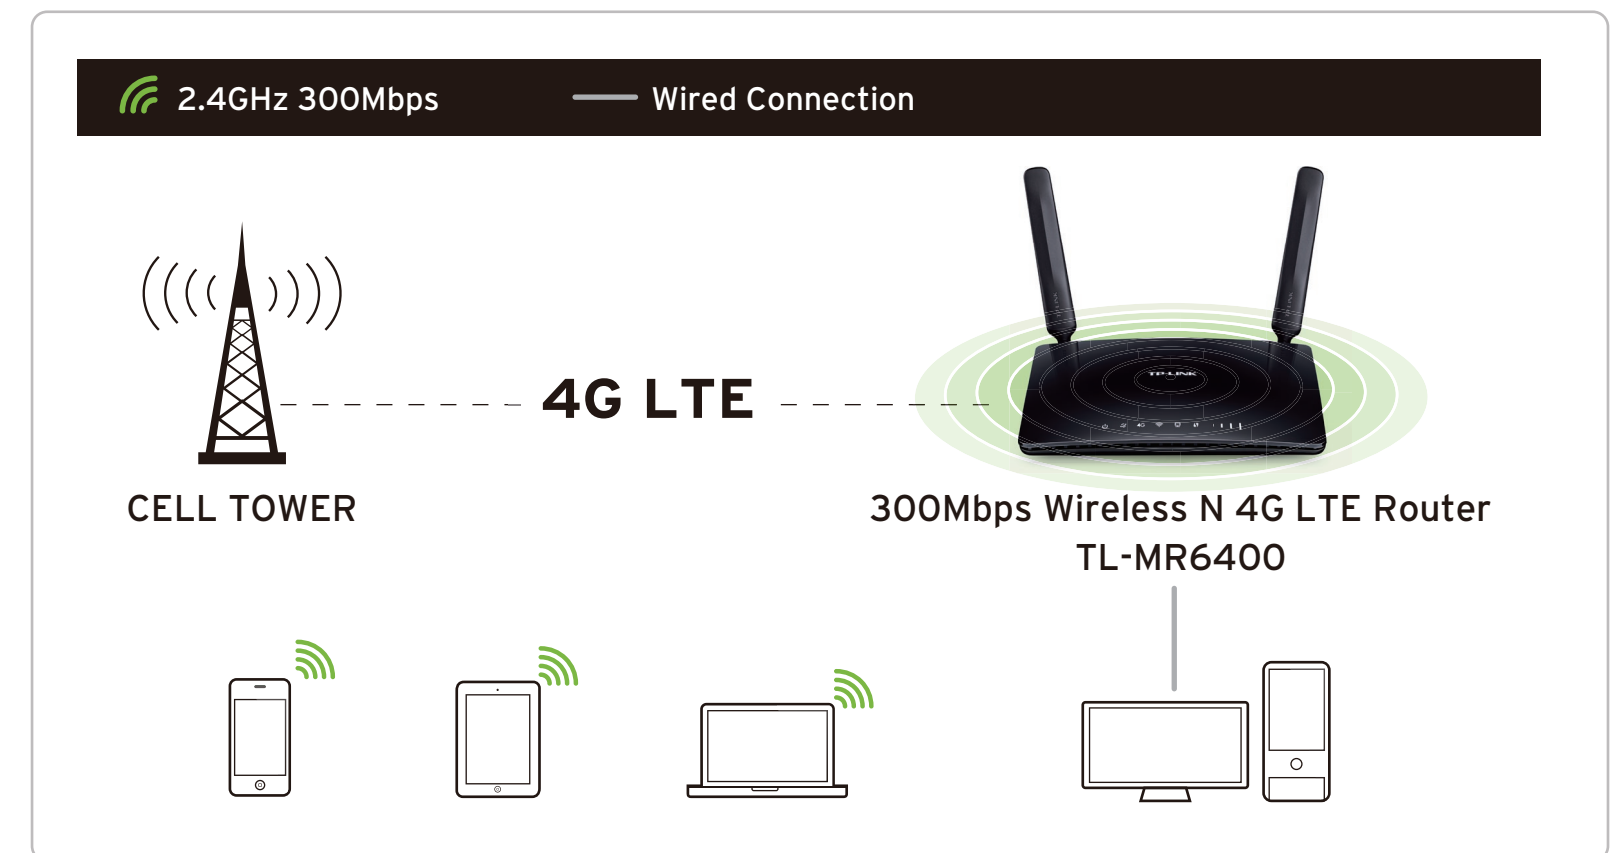

Ease of Use

- **No Configuration** – Simply insert your SIM card into the built-in 4G LTE modem and turn on the router
- **Available LAN/WAN port** – Allows you to connect to any standard cable, fiber, or xDSL modem
- **Fast Encryption** – Easy one-touch WPA wireless security encryption with the WPS button
- **Easy Wi-Fi On/Off** – Wi-Fi On/Off Button allows users to turn wireless radio on or off

Security

- **Access Control** – Guest Network Access provides secure Wi-Fi access for guests
- **Parental Control** – Establish restricted access policies for all connected devices
- **Easy Bandwidth Management** – Bandwidth Control makes it easier for you to manage the bandwidth of connected devices
- **Encryptions for Secure Network** – WPA-PSK/WPA2- PSK encryptions provide active defense against security threats for user networks

Diagrams

Unlimited Applications

Typical Network Connection

TP-LINK® 300Mbps Wireless N 4G LTE Router TL-MR6400

Specifications

Hardware

- **Ethernet Ports:** 3 10/100Mbps LAN Ports & 1 10/100Mbps LAN/WAN Port
- **Button:** WPS/Reset Button, Wireless On/Off Button, Power On/Off Button
- **External Power Supply:** 12V/1A
- **Dimensions (W x D x H):** 7.95 x 5.55 x 1.32 in. (202 x 141 x 33.6 mm)
- **Antenna:** 2 Internal Wi-Fi Antennas,
2 Detachable External 4G LTE Antennas