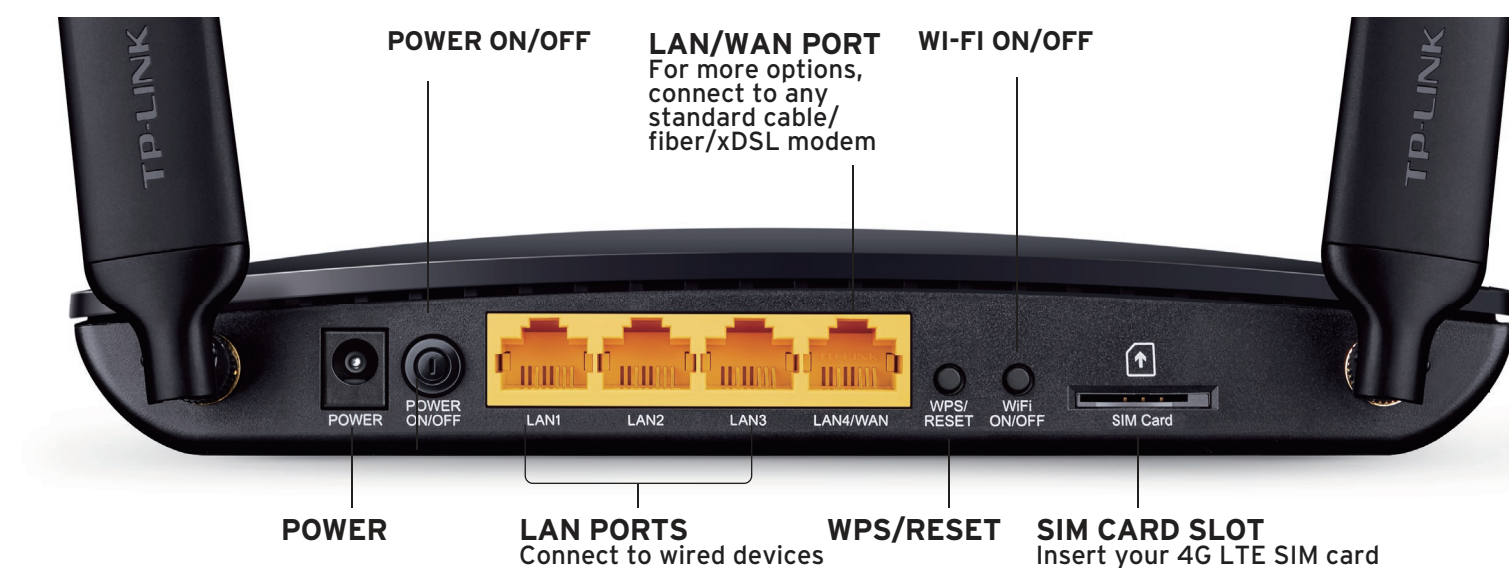

Specifications

Hardware

- **Ethernet Ports:** 3 10/100Mbps LAN Ports & 1 10/100Mbps LAN/WAN Port
- **Button:** WPS/Reset Button, Wireless On/Off Button, Power On/Off Button
- **External Power Supply:** 12V/1A
- **Dimensions (W x D x H):** 7.95 x 5.55 x 1.32 in. (202 x 141 x 33.6 mm)
- **Antenna:** 2 Internal Wi-Fi Antennas,
  2 Detachable External 4G LTE Antennas

Wireless

- **Network Type:** 4G: FDD-LTE Cat4 (800/900/1800/2100/2600MHz)
  TDD-LTE (2300/2600MHz)
  3G: DC-HSPA+/HSPA+/HSPA/UMTS (900/2100MHz)
  2G: EDGE/GPRS/GSM (850/900/1800/1900MHz)
- **Wireless Standards:** IEEE 802.11b/g/n 2.4GHz
- **Frequency:** 2.4GHz
- **Signal Rate:** 300Mbps at 2.4GHz
- **Transmit Power:** CE: <20dBm(2.4GHz)
- **Reception Sensitivity:** 11g 54M: -74dBm
  11n HT20: -71dBm
  11n HT40: -67dBm
- **Wireless Function:** Enable/Disable Wireless Radio, WDS Bridge, WMM, Wireless Statistics
- **Wireless Security:** 64/128-bit WEP, WPA/WPA2, WPA-PSK/WPA2-PSK encryptions