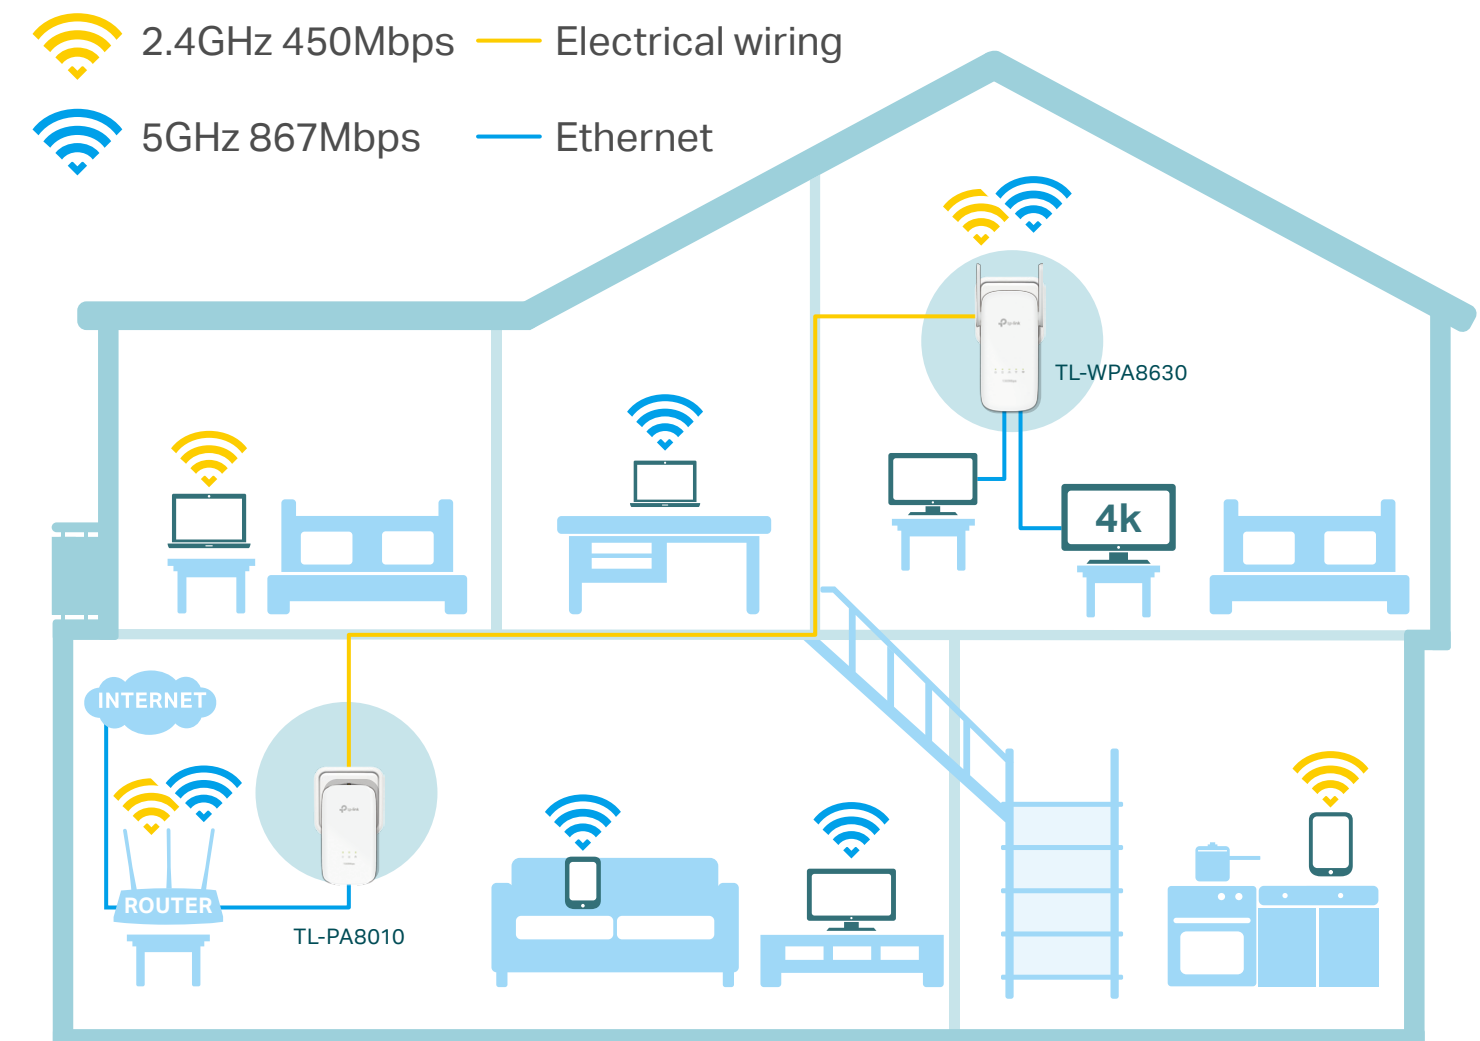

Highlights

Wi-Fi Auto-Sync for Unified Wi-Fi Network

Simply set up a Wi-Fi network and apply any changes across all powerline adapters with Wi-Fi Clone and Wi-Fi Move.

HomePlug AV2 Standard Compliant

HomePlug AV2 provides users with stable, high-speed data transfer rates of up to 1300Mbps on a line length of up to 300 meters.

TP-Link AV1300 Gigabit Powerline ac Wi-Fi Kit TL-WPA8630 KIT

Features

Speed

- HomePlug AV2 – Provides up to 1300Mbps high speed data transmission over a home's existing electrical wiring
- Wireless AC Standard – Dual-band Wi-Fi speeds of 450Mbps on the 2.4GHz band and 867Mbps on the 5GHz band
- Multiple Gigabit Ports – Three gigabit ethernet ports for game consoles, smart TVs, or media receivers

Wi-Fi Range

- Expansive Coverage – Utilizes any household power circuit to deliver data over distances of up to 300 meters

Security

- Pair Button – Provides a connection with 128-bit AES encryption, at the touch of "Pair" button
- Parental Controls – Manage when and how connected devices can access the internet