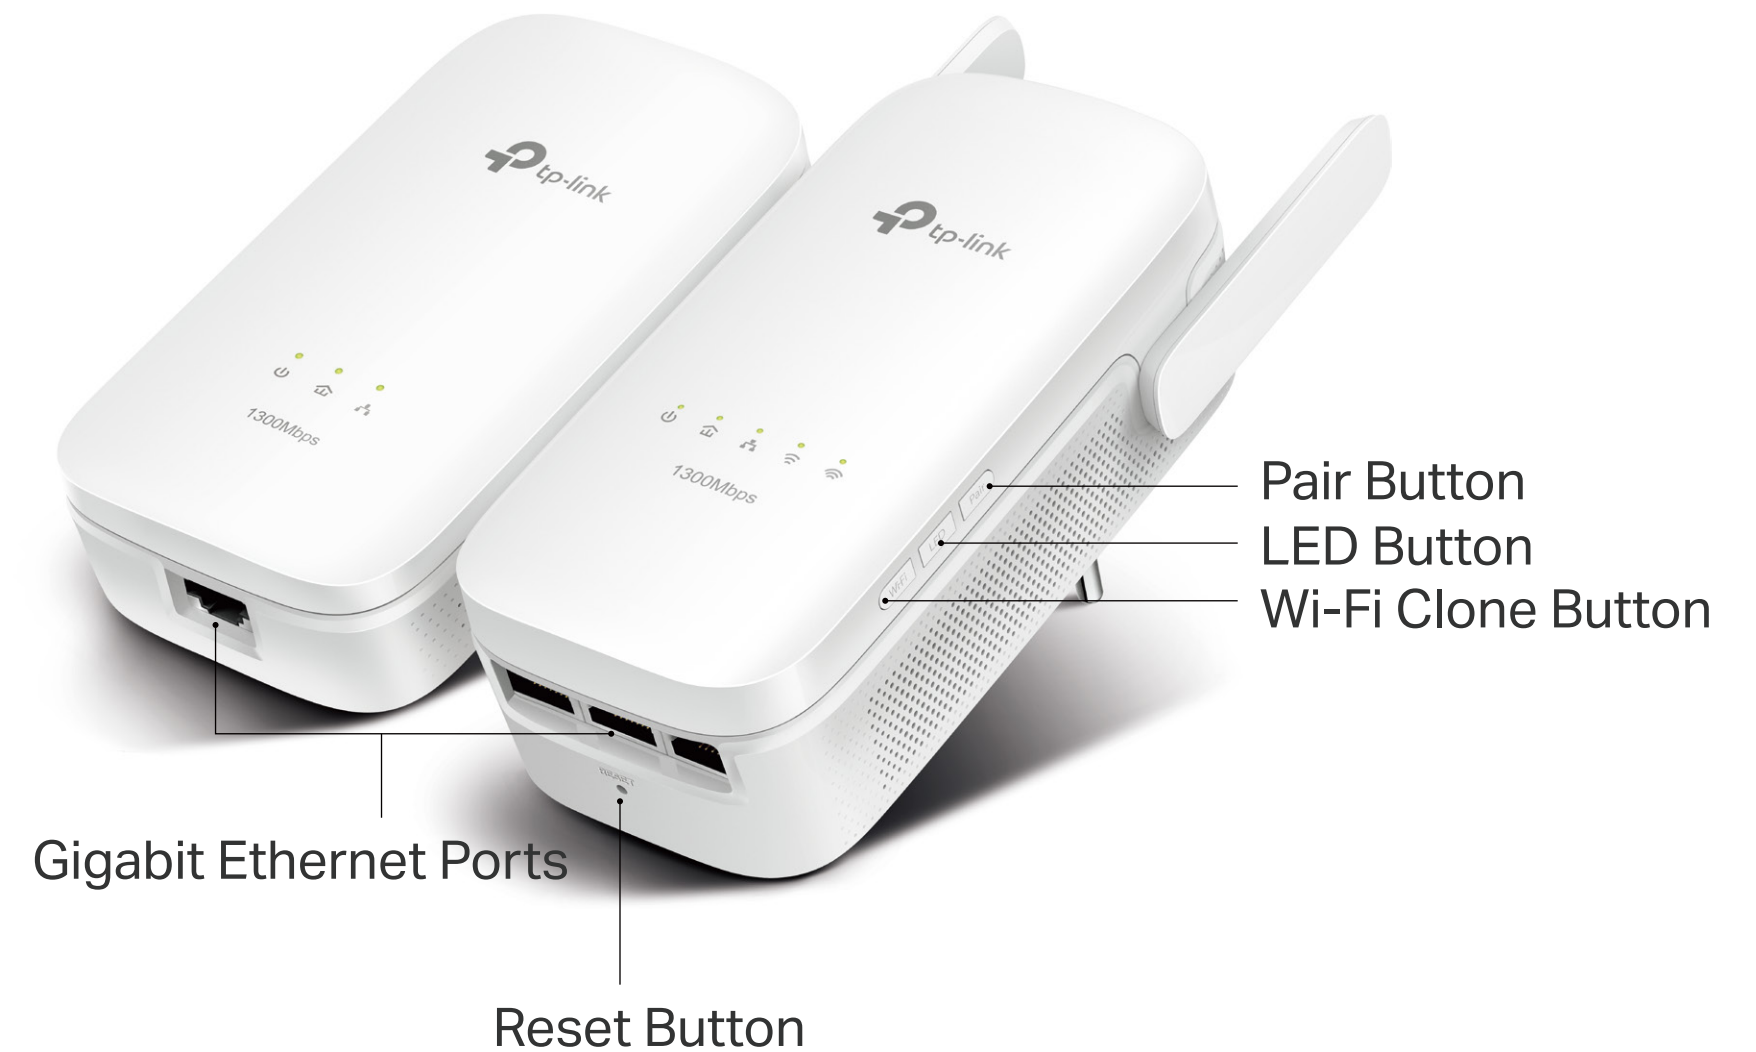

TP-Link AV1300 Gigabit Powerline ac Wi-Fi Kit TL-WPA8630 KIT

Features

Speed

- HomePlug AV2 – Provides up to 1300Mbps high speed data transmission over a home's existing electrical wiring
- Wireless AC Standard – Dual-band Wi-Fi speeds of 450Mbps on the 2.4GHz band and 867Mbps on the 5GHz band
- Multiple Gigabit Ports – Three gigabit ethernet ports for game consoles, smart TVs, or media receivers

Wi-Fi Range

- Expansive Coverage – Utilizes any household power circuit to deliver data over distances of up to 300 meters

Security

- Pair Button – Provides a connection with 128-bit AES encryption, at the touch of "Pair" button
- Parental Controls – Manage when and how connected devices can access the internet

Reliability

- 2X2 MIMO – Establishes simultaneous connections, providing more stable connections and expansive coverage

Specifications

Hardware

- Transmission Speeds:
 - Powerline: up to 1300 Mbps
 - Ethernet: 10/100/1000 Mbps
- Standards and Protocols:
 - HomePlug AV2, IEEE 1901, IEEE 802.3, IEEE 802.3u, IEEE 802.11b/g/n (2.4GHz), IEEE 802.11a/n/ac (5GHz)
- Interface: 3 Gigabit Ethernet Ports
- Plug Type: EU
- Button: Pair, LED On/Off, Wi-Fi/Wi-Fi Clone, Reset
- LED Indicator: Power, Powerline, Ethernet, Wi-Fi (2.4GHz), Wi-Fi (5GHz)
- Dimensions (W x D x H):
 - TL-WPA8630: 5.2 × 2.7 × 1.8 in. (140.6 × 68 × 45 mm)
 - TL-PA8010: 4.8 × 2.7 × 1.2 in. (123 × 68 × 30 mm)
- IGMP: IGMP v1/v2/v3
- Power Consumption:
 - Maximum: 13.3W
 - Standby: 6.5W
- Range: Up to 300 meters /1000 feet over existing electrical wiring
- Compatibility:
 - Compatible with all HomePlug AV & HomePlug AV2 standard powerline adapters