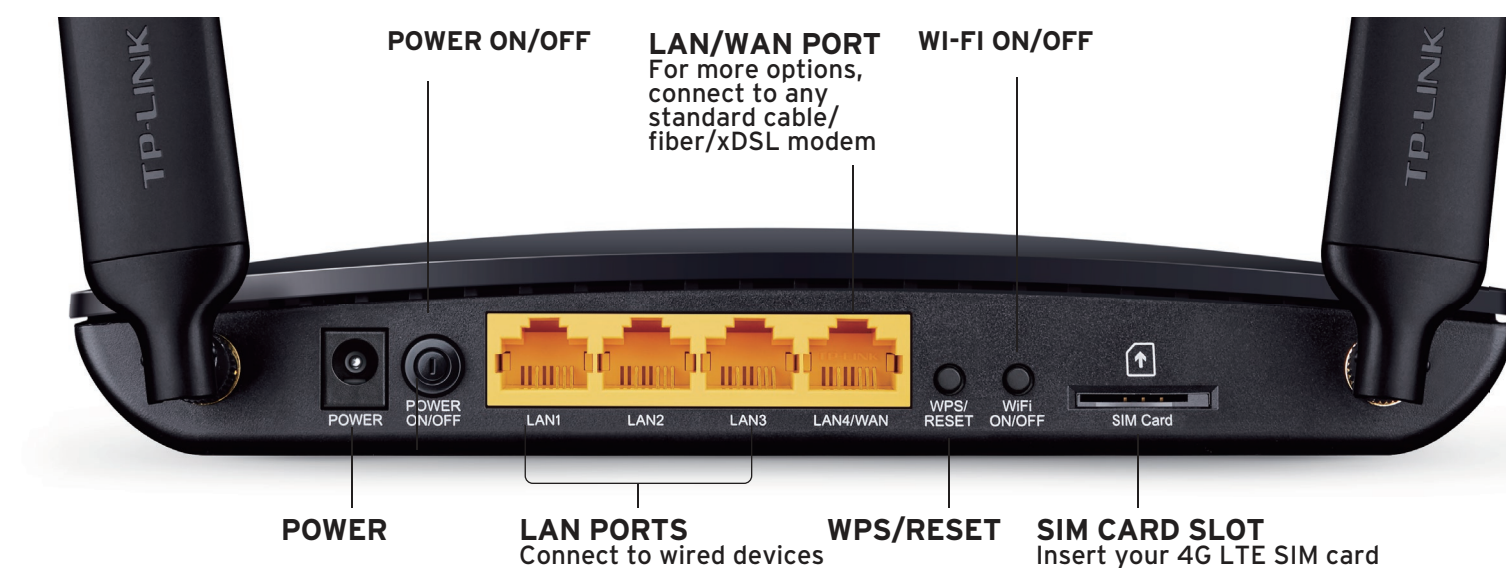

Specifications

Hardware

- **Ethernet Ports:** 3 10/100Mbps LAN Ports & 1 10/100Mbps LAN/WAN Port
- **Button:** WPS/Reset Button, Wireless On/Off Button, Power On/Off Button
- **External Power Supply:** 12V/1A
- **Dimensions (W x D x H):** 7.95 x 5.55 x 1.32 in. (202 x 141 x 33.6 mm)
- **Antenna:** 2 Internal Wi-Fi Antennas,
  2 Detachable External 4G LTE Antennas

Wireless

- **Network Type:** 4G: FDD-LTE Cat4 (800/900/1800/2100/2600MHz)
  TDD-LTE (2300/2600MHz)
  3G: DC-HSPA+/HSPA+/HSPA/UMTS (900/2100MHz)
  2G: EDGE/GPRS/GSM (850/900/1800/1900MHz)
- **Wireless Standards:** IEEE 802.11b/g/n 2.4GHz
- **Frequency:** 2.4GHz
- **Signal Rate:** 300Mbps at 2.4GHz
- **Transmit Power:** CE: <20dBm(2.4GHz)
- **Reception Sensitivity:** 11g 54M: -74dBm
  11n HT20: -71dBm
  11n HT40: -67dBm
- **Wireless Function:** Enable/Disable Wireless Radio, WDS Bridge, WMM, Wireless Statistics
- **Wireless Security:** 64/128-bit WEP, WPA/WPA2, WPA-PSK/WPA2-PSK encryptions