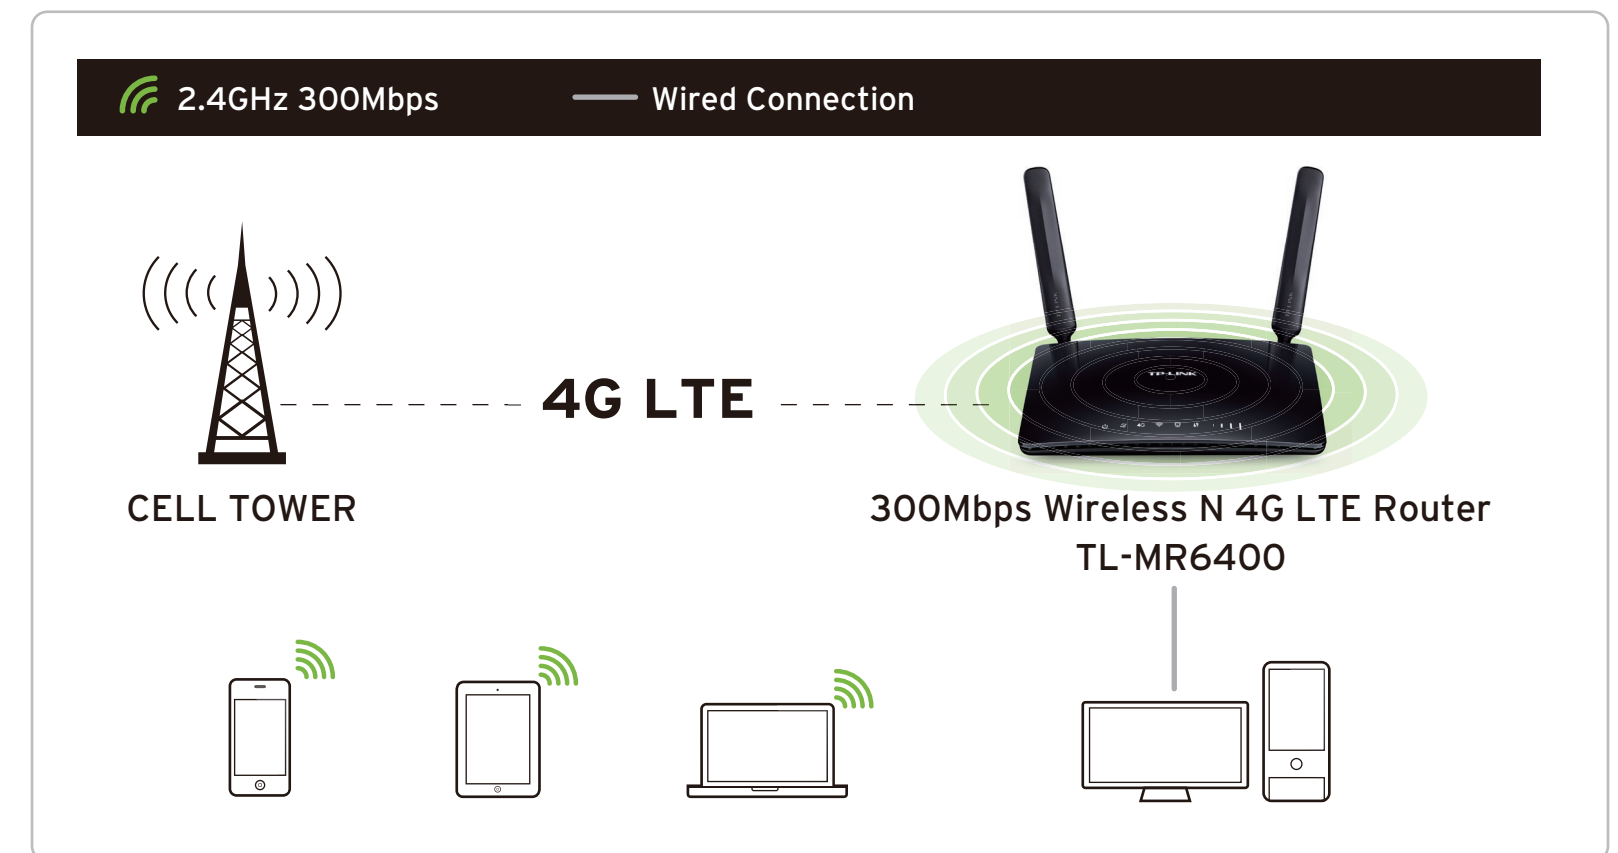

Typical Network Connection

TP-LINK® 300Mbps Wireless N 4G LTE Router TL-MR6400