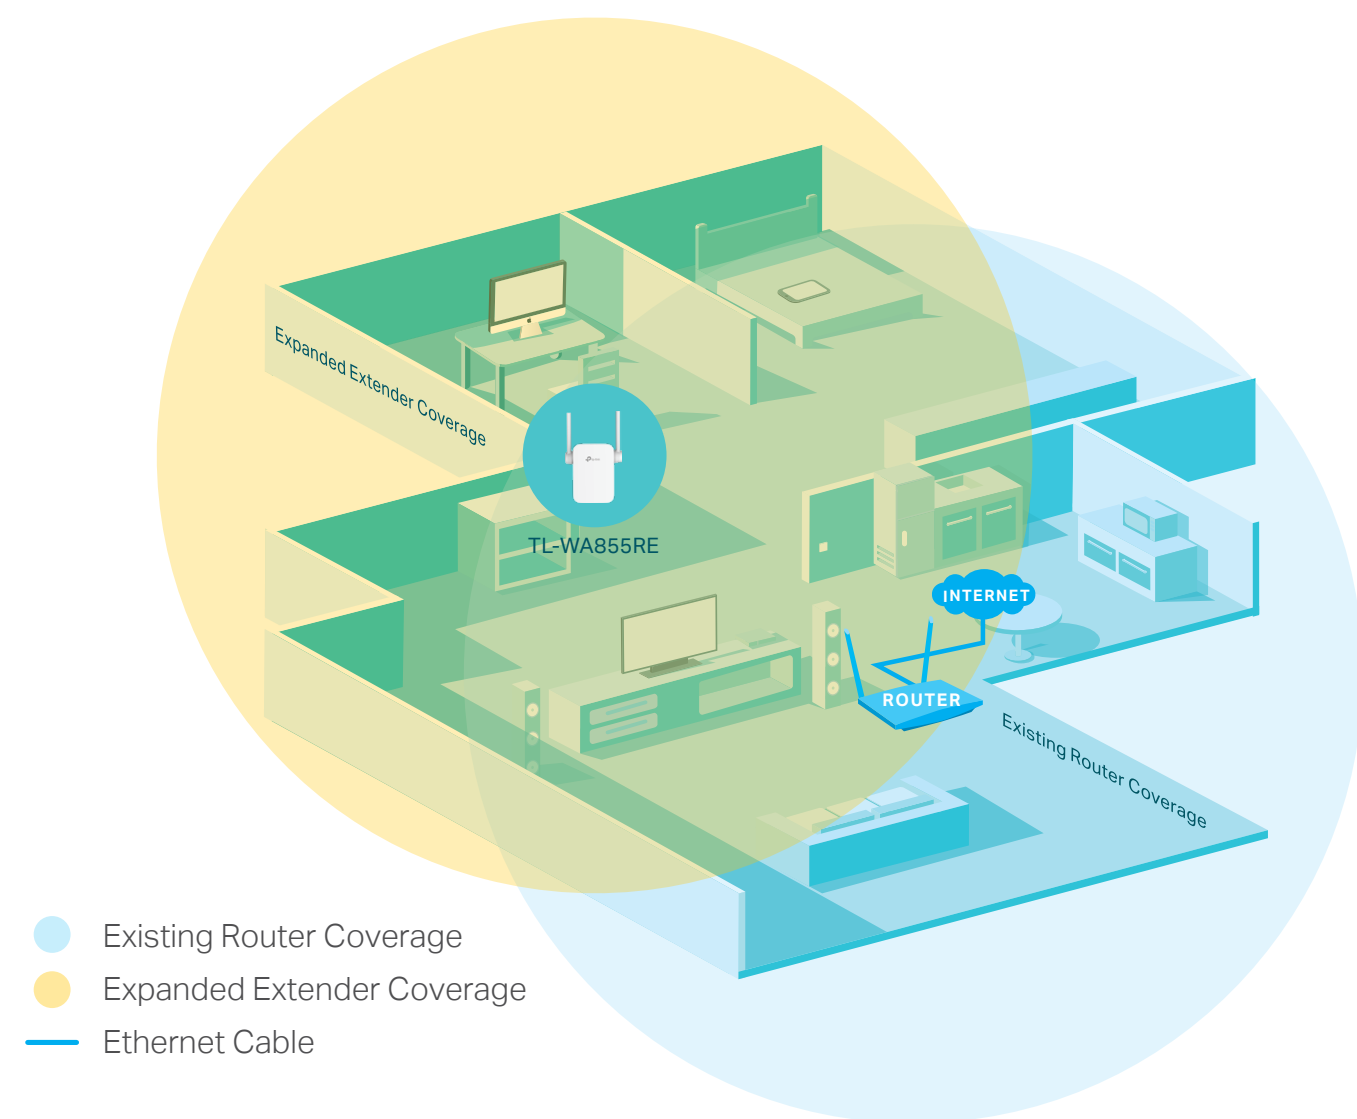

300Mbps Wi-Fi Range Extender

Stable Wi-Fi Extension

TL-WA855RE

Easy Setup

Tether App

Access Point Mode

Highlights

Extend the Range of Your Wi-Fi Network

The 300Mbps Wi-Fi Range Extender connects to your router wirelessly, strengthening and expanding its signal into areas it can't reach on its own, achieving speed of 300Mbps.

Perfect Location at a Glimpse

An intelligent Signal light helps you quickly find the best location to install the range extender.

TP-Link 300Mbps Wi-Fi Range Extender TL-WA855RE

Features

Ease of Use

- Intuitive Web UI – Ensures quick and simple installation without hassle
- Fast Encryption – One-touch wireless security encryption with the WPS button
- Hassle-free Management with Tether App – Network management is made easy with the TP-Link Tether App, available on any Android or iOS device