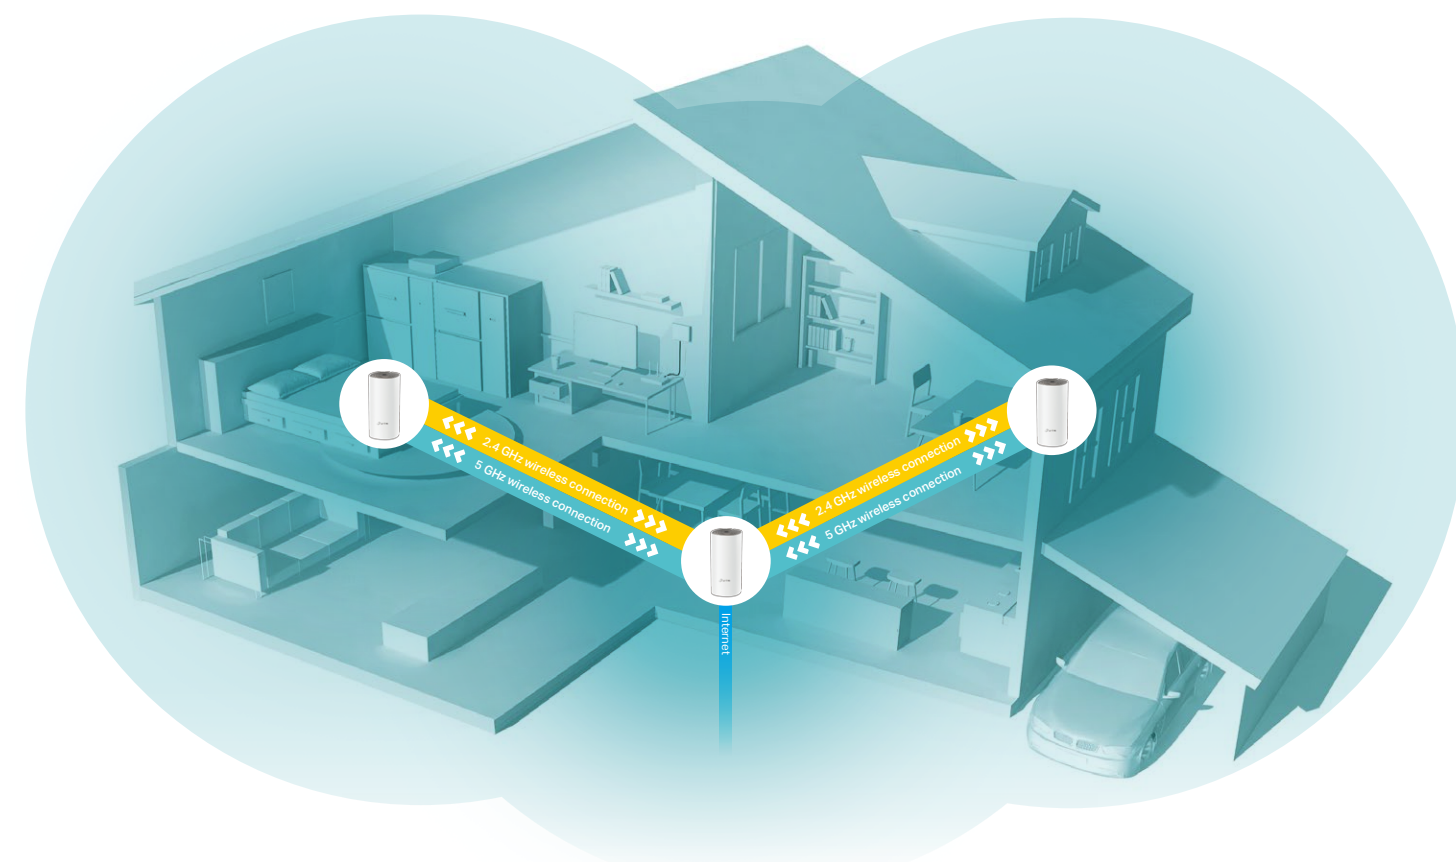

deco™

Whole Home Mesh Wi-Fi System
Seamless Roaming† | Parental Controls | Adaptive Path Selection

AC1200 Whole Home Mesh Wi-Fi System

Deco E4

tp-link

Highlights

Fast Mesh Wi-Fi for Your Whole Home

Deco is the simplest way to guarantee a strong Wi-Fi signal in every corner of your home. Enjoy fast and stable connections for an army of devices in homes up to 4,000 ft² / 370 m². Setup is made easier with the Deco app there to walk you through every step.‡

Wi-Fi Dead-Zone Killer

Eliminate weak signal areas with whole home Wi-Fi. No more searching around for a stable connection.

No More Buffering

3x faster AC1200 dual band Wi-Fi ensures a smooth gaming and 4K streaming experience with 11ac Wave 2 MU-MIMO technology and provides lag-free connections for up to 100 devices.‡

Seamless Roaming with One Wi-Fi Name

Deco units work together to form a unified Wi-Fi network with a single network name. Walk through your home and stay connected with the fastest possible speeds, made possible by Deco's seamless coverage and Plug & Play Mesh Technology.†

Parental Controls

Limit online time and block inappropriate websites according to unique profiles created for each family member.

Keeps Itself Fast

Adaptive path selection keeps your network running at top-speed by automatically choosing the fastest connection path.