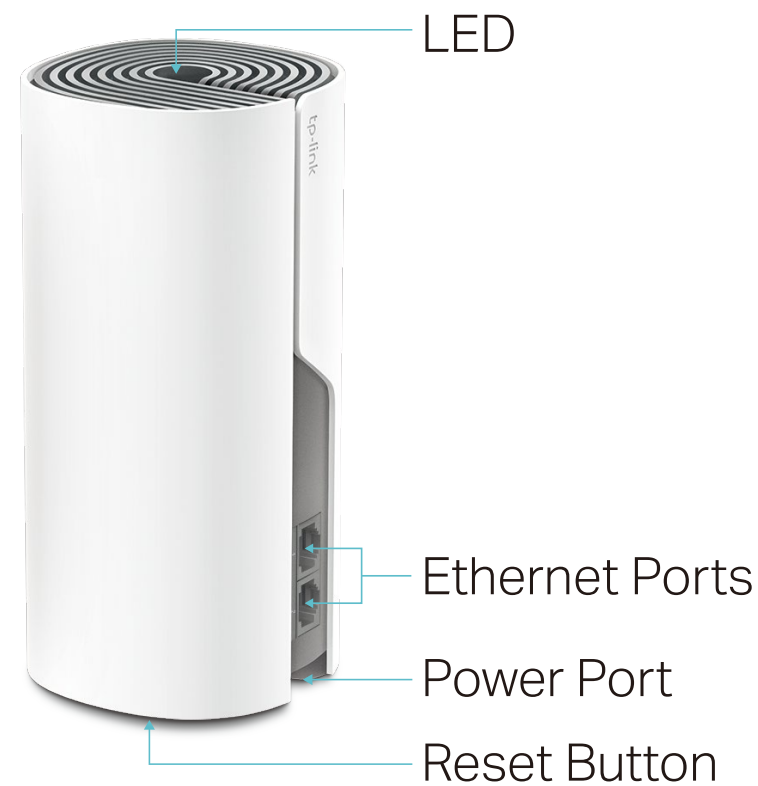

- Router Mode – Create an instant private wireless network
- Access Point Mode – Create Wi-Fi access for any existing wired network

Work with All Deco Models

Form a Mesh network with your desired Deco models

All Deco models can work together. Just expand Mesh Wi-Fi coverage anytime by adding more Decos

Specifications

Hardware

- Ports: 2 10/100Mbps WAN/LAN Ports, 1 Power Port
- Buttons: 1 Reset button on the underside
- Antenna Type: 2 internal dual-band antennas per Deco unit
- Dimensions: 7.5 × 3.6 × 3.6 in. (190 × 90.7 × 90.7 mm)
- Power Adapter Input: 100-240V~ 50/60Hz 0.3A
- Power Adapter Output: 12V = 1A