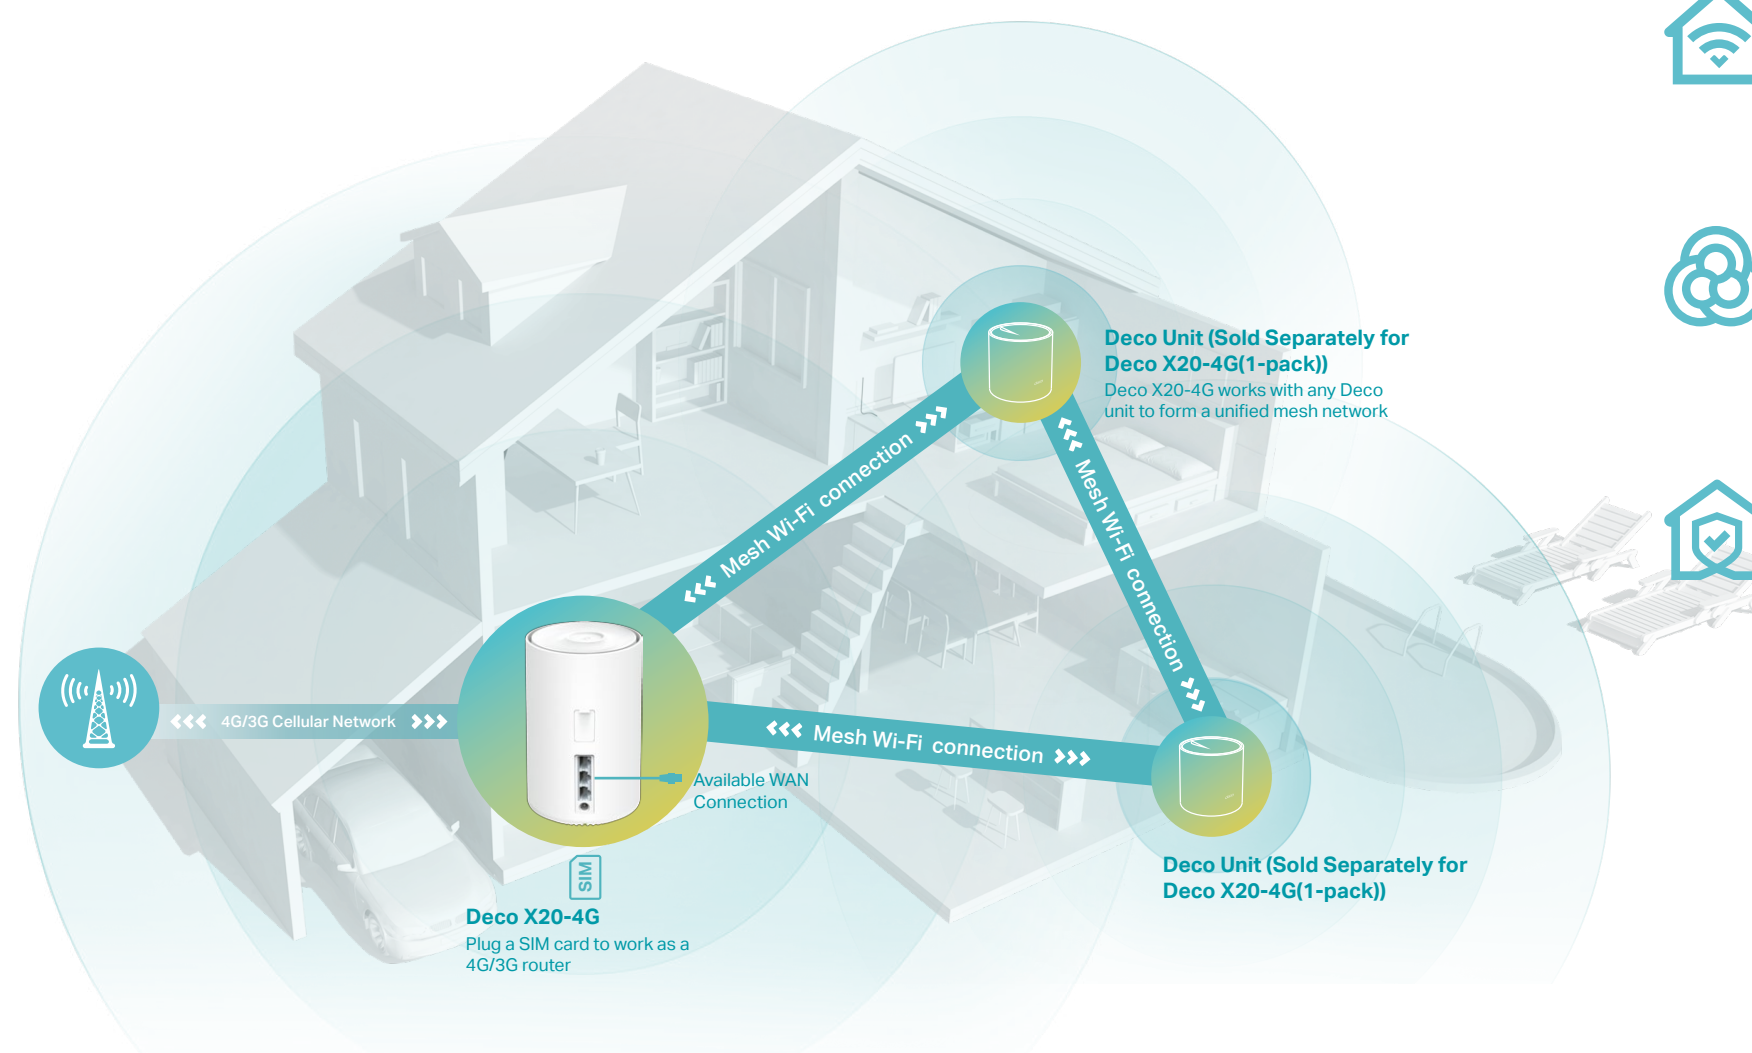

AX1800 Whole Home Mesh
Wi-Fi 6 System

Compatible with
amazon alexa

HomeShield

AX1800 Whole Home Mesh Wi-Fi 6 System

4G+Cat 6 Up to 300Mbps**

Deco X20-4G

Works as a **4G/3G** Router

Faster Wi-Fi Speed up to 1800 Mbps†

Connects over 150 Devices†

Highlights

Superior Mesh Wi-Fi , Everywhere

Deco 4G+ = TP-Link Mesh Technology + Wi-Fi 6 + HomeShield + 4G/3G Router

4G+ LTE

Ideal for cutting-edge 4G LTE Advanced network

Compatible with 3G/4G network