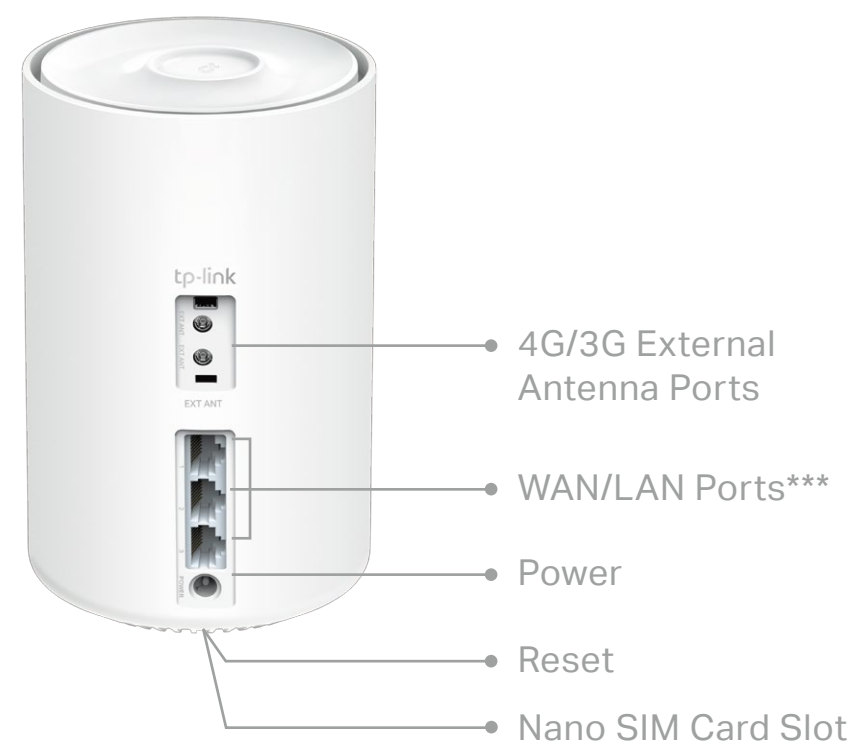

Easy Setup by Deco App

Easily set up Decos and find the ideal spot to place each unit

- Auto Connection Test – Tests the internet connection of your Decos and helps to identify a suitable location for them
- Remote Management – Manages your Deco network from a smartphone or tablet via the app, no matter where you find yourself
- Online Upgrade – Keeps informed of the latest firmware updates

Work with All Deco Models

Form a Mesh network with your desired Deco models

- Compatible with All Deco Models – All Deco models can work together. Just expand Mesh Wi-Fi coverage anytime by adding more Decos
- Deco Mesh Technology – Eliminates dead zones and provides uninterrupted WiFi throughout your home

TP-Link AX1800 Whole Home Mesh Wi-Fi 6 System Deco X20-4G

Specifications

Hardware

- CPU: 1.5 GHz Quad-Core CPU
- Ethernet Port: 3 Gigabit ports (WAN/LAN auto-sensing)
- Button: 1 RESET button on the underside
- Antenna: 2 LTE antennas, 2 Wi-Fi antennas
- Power Consumption (without power adapter): 14.7W max
- Dimensions (W × D × H): 4.13 × 4.13 × 6.57 in (105 × 105 × 167mm)
- Power Adapter Input: 100-240V~50-60Hz 0.6A
- Power Adapter Output: 12V \equiv 1.5A