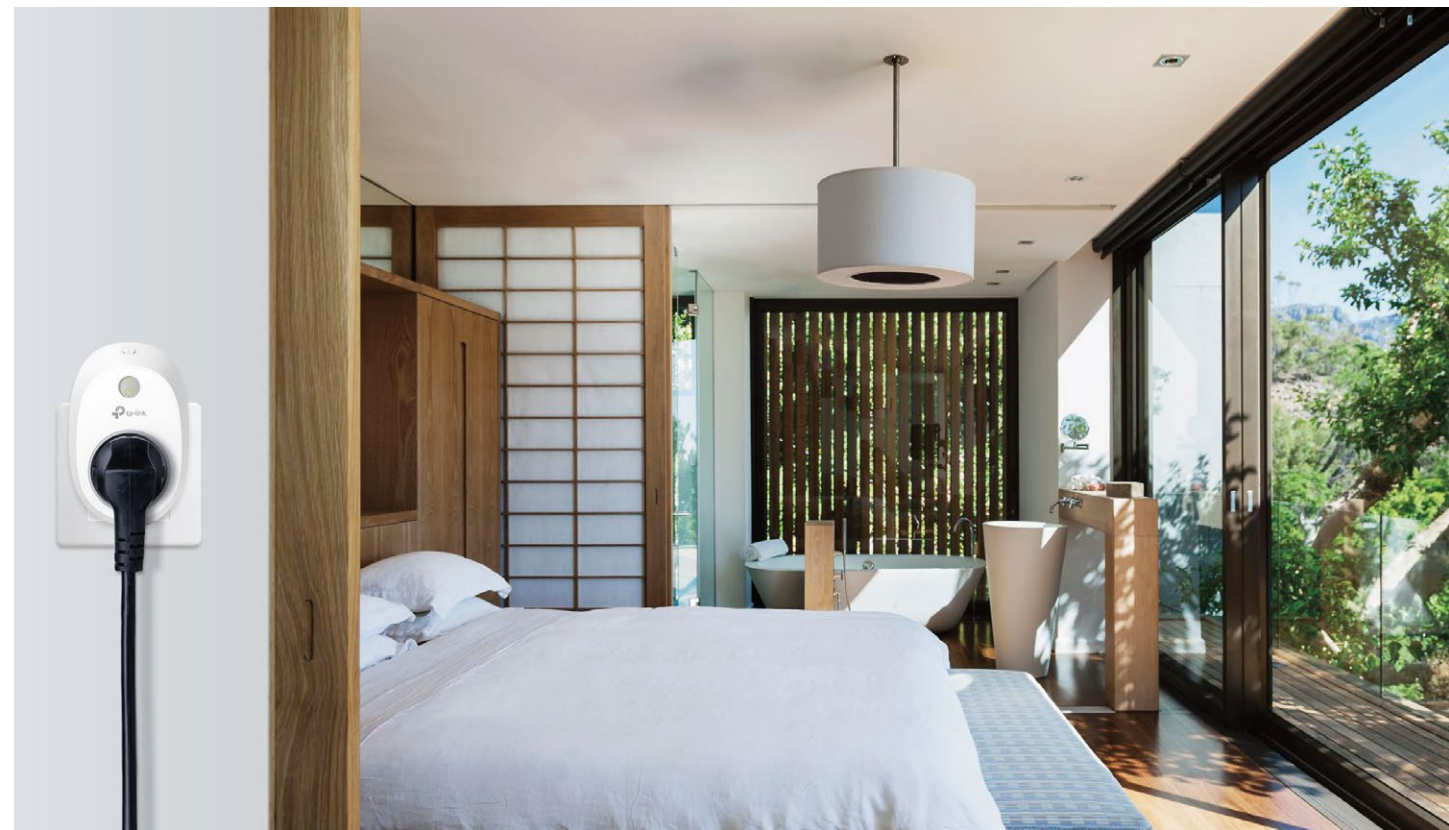

Highlights

Easily Manage Your Home Electronics Anytime, Anywhere

The Smart Plugs are easy to set up, and make it easier to manage your home electronics anywhere in the world with a tap of your smartphone. You can also schedule the Smart Plugs to automatically power electronics on and off as needed.