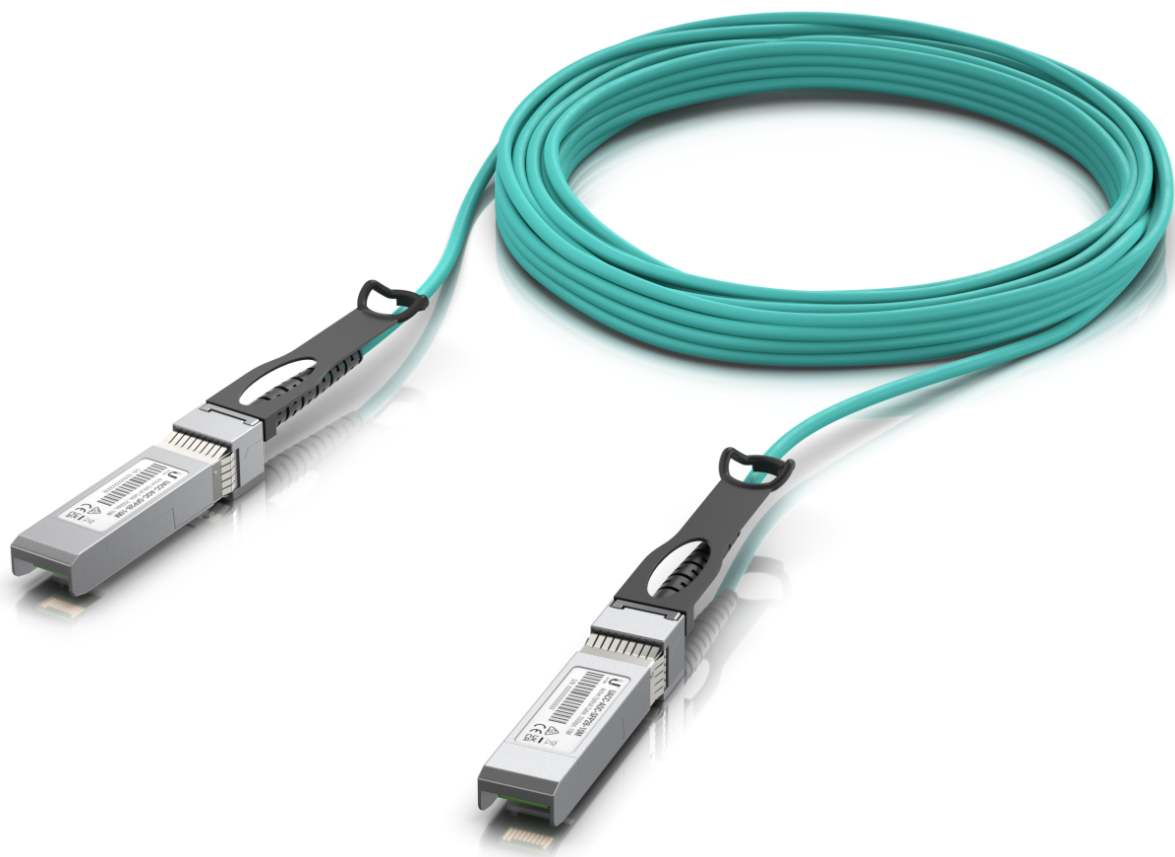

Datasheet  
UACC-AOC-SFP28/SFP10

## Long-Range Direct Attach Cable

SICE DISTRIBUTORE UFFICIALE: [www.sicetelecom.it](http://www.sicetelecom.it)

## UACC-AOC-SFP28

Connector type	SFP28 to SFP28
Cable length	5 / 10 / 20 / 30 m (16.4 / 32.8 / 65.6 / 98.4 ft)
Cable jacket	PVC
Jacket OD	3.0 mm
Wavelength	850 nm
Supported data rates	25 / 10 / 1 Gbps
Jacket color	Aqua
Operating temperature	0 to 70° C (32 to 158° F)

## UACC-AOC-SFP10

Connector type	SFP+ to SFP+
Cable length	5 / 10 / 20 / 30 m (16.4 / 32.8 / 65.6 / 98.4 ft)
Cable jacket	PVC
Jacket OD	3.0 mm
Wavelength	850 nm
Supported data rates	10 / 1 Gbps
Jacket color	Aqua
Operating temperature	0 to 70° C (32 to 158° F)