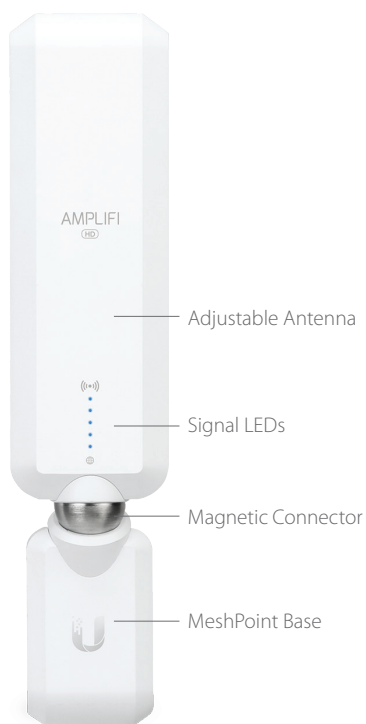

MeshPoint

Adjust the Antenna for optimal signal reception