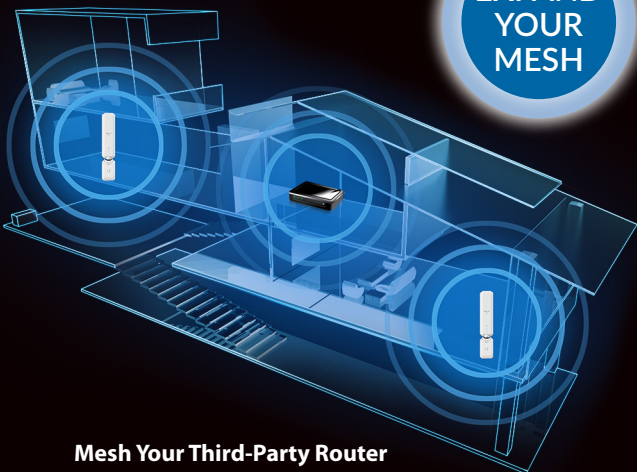

### Central Router with MeshPoints

Create a full mesh network to cover a large home with the AmpliFi HD Wi-Fi System.

### Multi-Router Mesh Network

Create a full mesh network to cover a large home with the Mesh Router Wi-Fi System.

### Mesh Multi-Hop

Create a full mesh network to cover a large home with the AmpliFi HD Wi-Fi System.

EXPAND  
YOUR  
MESH