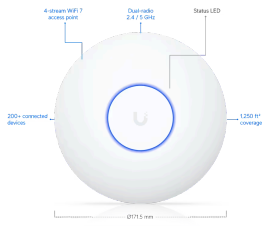

U7 Lite

Overview

Dimensions	Ø171.5 x 33 mm (Ø6.8 x 1.3")
WiFi Standard	WiFi 7
Spatial Streams	4
Coverage Area	115 m ² (1,250 ft ²)
Max. Client Count	200+
Uplink	2.5 GbE
Mounting	Ceiling, Wall (Lite Mount Included)
Power Method	PoE

^ **Hardware**

Max. Power Consumption	13W
Supported Voltage Range	42.5—57V DC
Networking Interface	(1) 2.5 GbE RJ45 port
Weight	313 g (11 oz)
Management	Ethernet

Enclosure Material	UV-stabilized polycarbonate
Mount Material	UV-stabilized polycarbonate, galvanized steel (SGCC)
LEDs	
System	White/Blue
Channel Bandwidth	HT 20/40, VHT 20/40/80/160, HE 20/40/80/160, EHT 20/40/80/160/240 (MHz)
Certifications	CE, FCC, IC
NDAA Compliant	✓
Ambient Operating Temperature	-30 to 40° C (-22 to 104° F)
Ambient Operating Humidity	5 to 95% noncondensing