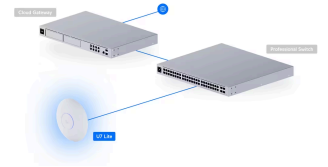

U7 Lite

Overview

Dimensions	Ø171.5 x 33 mm (Ø6.8 x 1.3")
WiFi Standard	WiFi 7
Spatial Streams	4
Coverage Area	115 m ² (1,250 ft ²)
Max. Client Count	200+
Uplink	2.5 GbE
Mounting	Ceiling, Wall (Lite Mount Included)
Power Method	PoE