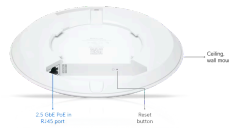

U7 Lite

Overview

Dimensions	Ø171.5 x 33 mm (Ø6.8 x 1.3")
WiFi Standard	WiFi 7
Spatial Streams	4
Coverage Area	115 m ² (1,250 ft ²)
Max. Client Count	200+
Uplink	2.5 GbE
Mounting	Ceiling, Wall (Lite Mount Included)
Power Method	PoE

^ **Hardware**

Max. Power Consumption	13W
Supported Voltage Range	42.5—57V DC
Networking Interface	(1) 2.5 GbE RJ45 port
Weight	313 g (11 oz)
Management	Ethernet

Enclosure Material	UV-stabilized polycarbonate
Mount Material	UV-stabilized polycarbonate, galvanized steel (SGCC)
LEDs	
System	White/Blue
Channel Bandwidth	HT 20/40, VHT 20/40/80/160, HE 20/40/80/160, EHT 20/40/80/160/240 (MHz)
Certifications	CE, FCC, IC
NDAA Compliant	✓
Ambient Operating Temperature	-30 to 40° C (-22 to 104° F)
Ambient Operating Humidity	5 to 95% noncondensing