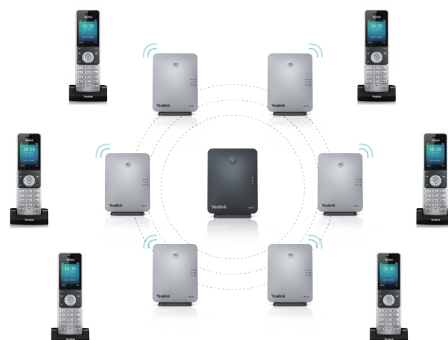

Compliance

2. IC: 10741A-RT30