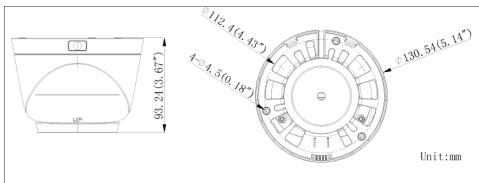

Dimensions

Accessories

Available Models

DS-2CE56C5T-VFIT3

DS-2CE56C5T-VFIT3	
Camera	
Image Sensor	1/3" progressive scan CMOS
Signal System	NTSC
Effective Pixels	1280 x 720
Minimum Illumination	0.0014 lux @ (f/1.4, AGC on), 0 lux with IR
Shutter Speed	1/60 sec. to 1/50,000 sec.
Lens	2.8–12 mm, f/1.4 Angle of view: 78°–28°
Lens Mount	φ14
Angle Adjustment	Pan: 0–355°, tilt: 0–90°, rotation: 0–355°
Day/Night	IR cut filter
Synchronization	Internal synchronization
Video Frame Rate	720p @ 60 fps
HD Video Output	1 analog HD output
CVBS Output	1 V p-p composite output (75Ω/BNC)
S/N Ratio	More than 62 dB
Menu	
Automatic Exposure	Globe AE/DWDR
AGC	Low/Middle/High/Off
Slow Shutter	Supported
D/N Mode	Color/BW/SMART IR
White Balance	Auto/Manual
3D DNR	Low/Middle/High/Off
Motion Detection	Support, maximum 4 zones
Privacy Mask	8, selectable color or mosaic
UTC Function	Supported
Language	English
Functions	Digital wide dynamic range, 3D digital noise reduction, sharpness, brightness, digital zoom, mirror
General	
Working Temperature/ Humidity	-30° C–60° C (-22° F–140° F) Humidity 90% or less (non-condensing)
Power Supply	12 VDC
Power Consumption	Maximum 6 W
Weatherproof Rating	IP66
IR Range	Up to 50 m IR range
Communication	Up-the-Coax
Dimensions	φ130.54 × 93.24 mm (φ5.14" × 3.67")
Weight	380 g (0.84 lb.)